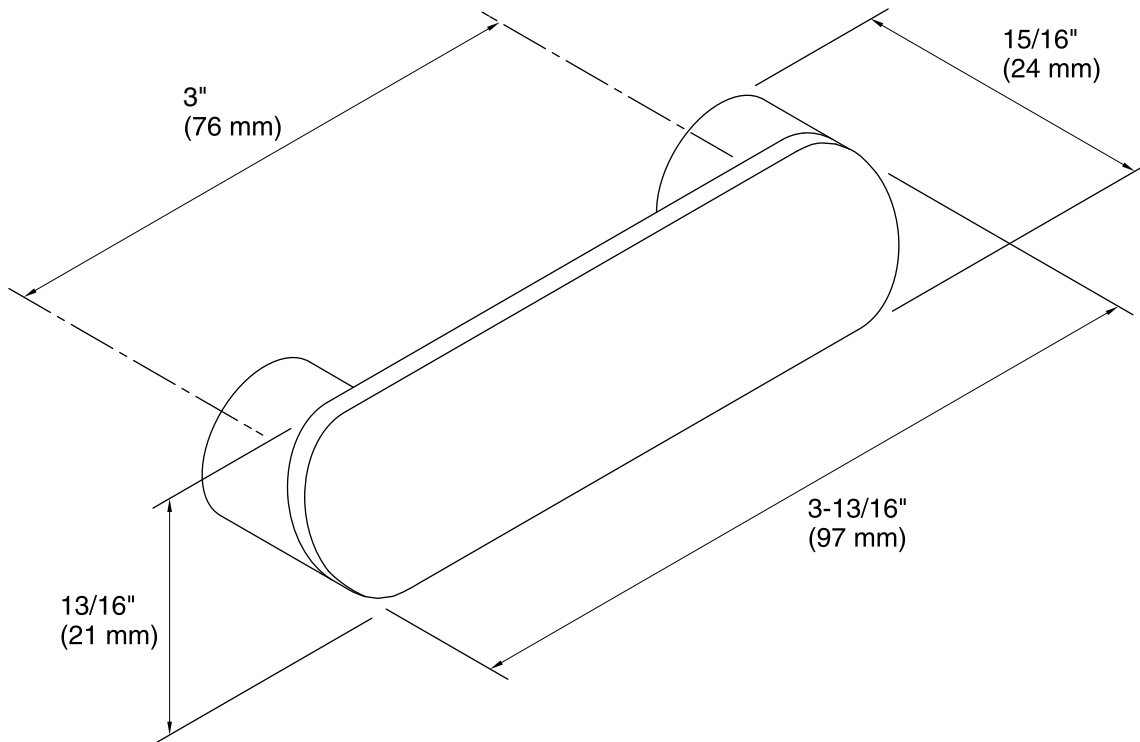

Technical Information

All product dimensions are nominal.

Notes

Install this product in accordance with the installation instructions.