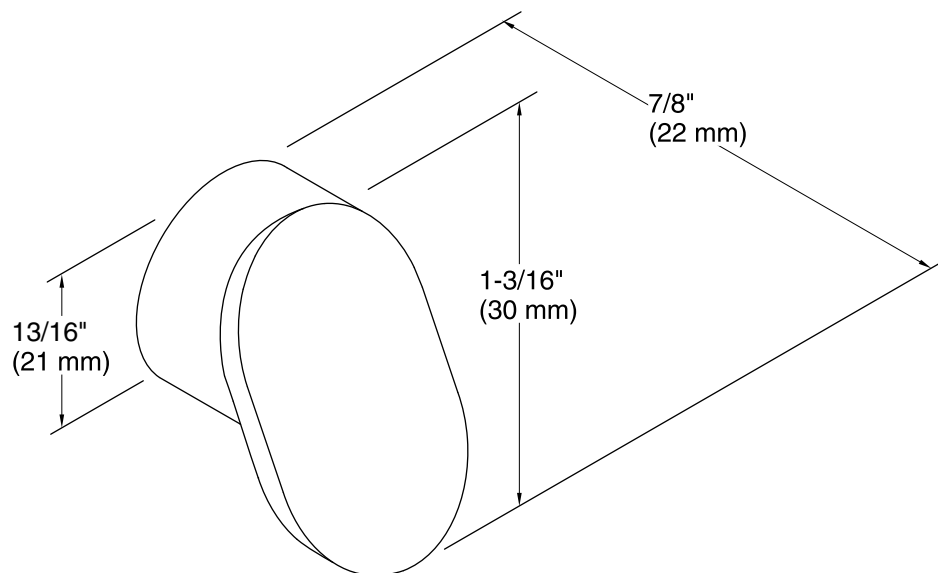

Features

- KOHLER finishes resist corrosion and tarnish.
- Modern styling.
- Coordinates with other products in the Toobi collection.
- 7/8" (22 mm) x 1-3/16" (30 mm)

Material

- Premium metal construction.

Color tiles intended for reference only.

Color	Code	Description
	CP	Polished Chrome
	BN	Vibrant® Brushed Nickel

Technical Information

All product dimensions are nominal.

Notes

Install this product in accordance with the installation instructions.