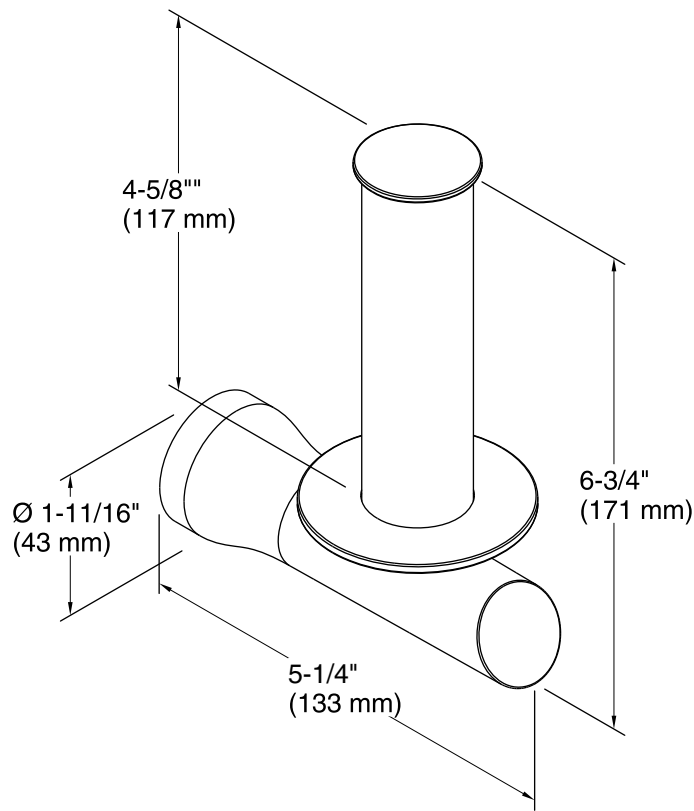

Toobi®
Toilet Tissue Holder
K-5673

Features

- KOHLER finishes resist corrosion and tarnish.
- Vertical roller.
- Coordinates with other products in the Toobi collection.
- 5-1/4" (133 mm) x 1-11-16" (43mm) x 6-3/4" (171 mm)

Available Color/Finishes

Color tiles intended for reference only.

Color	Code	Description
	CP	Polished Chrome
	BN	Vibrant® Brushed Nickel

Technical Information

All product dimensions are nominal.

Notes

Install this product according to the installation guide.