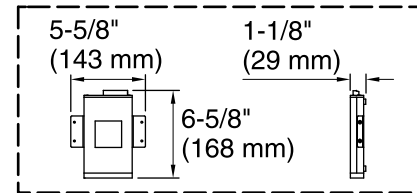

User Interface

Amplifier