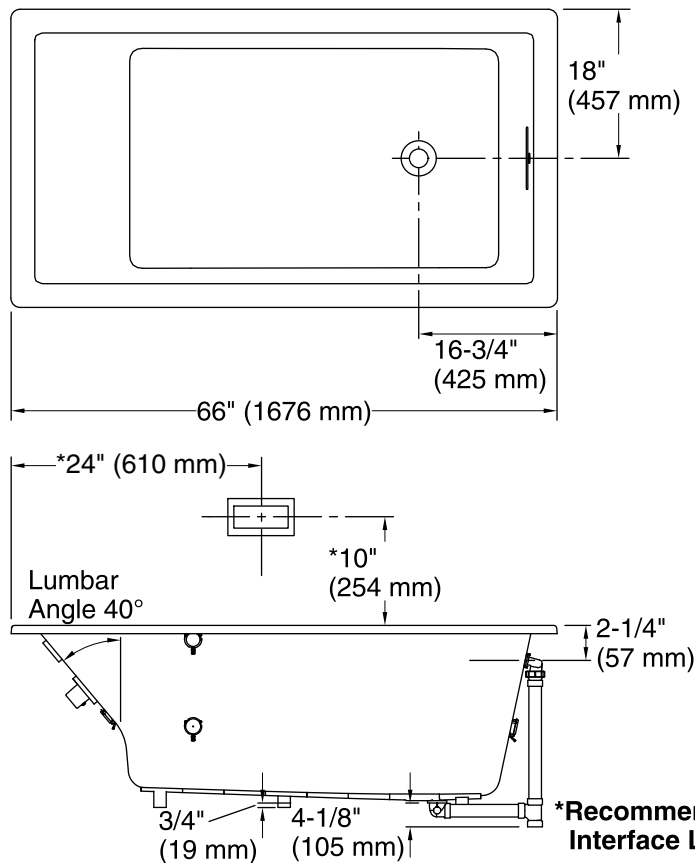

No change in measurements if connected with drain illustrated. (K-7272)

Required Electrical Service

One circuit required, protected with Class A Ground-Fault Circuit-Interrupter (GFCI) or Residual Current Device (RCD).

Amplifier: 120 V, 15 A, 50/60 Hz

Technical Information

All product dimensions are nominal.

Installation:	Drop-in, Under-mount
Drain location:	End
Basin area, bottom:	44-1/2" x 26-1/2" (1130 mm x 673 mm)
Basin area, top:	60-1/4" x 30-1/4" (1530 mm x 768 mm)
Weight:	85 lbs (38.6 kg)
Minimum floor load:	60 lbs/ft² (292.9 kg/m²)
Water depth:	17-3/4" (451 mm)
Water capacity:	102 gal (386.1 L)
Cutout:	Drop-in, 65" x 35" (1651 mm x 889 mm)
Electrical component rating:	Amplifier: 120 V, 1.1 A, 50/60 Hz
Amplifier channels:	2 at 15 W per channel 2 at 30 W per channel
Minimum flat for door:	2-7/16" (61 mm)
Bluetooth® range:	33 ft (0.8 m)

Notes

Measure your actual product for rough-in details. Install this product according to the installation instructions.

The hot water supply should be 70% of the capacity of the bath or greater. Installations will vary.

Kit is required for under-mount installations (sold separately).

Control amplifier fits 16" (406 mm) center studs. 25' (7.6 m) cables are included.