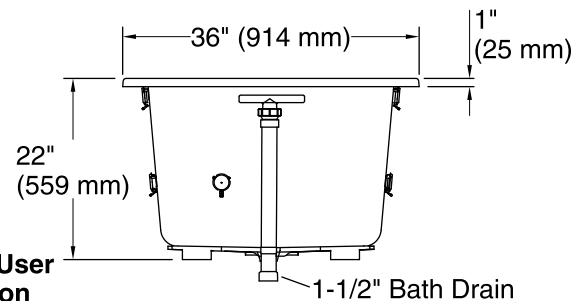

Amplifier

Required Electrical Service

One circuit required, protected with Class A Ground-Fault Circuit-Interrupter (GFCI) or Residual Current Device (RCD).

Amplifier: 120 V, 15 A, 50/60 Hz

Technical Information

All product dimensions are nominal.

Installation:	Drop-in, Under-mount
Drain location:	End
Basin area, bottom:	44-1/2" x 26-1/2" (1130 mm x 673 mm)
Basin area, top:	60-1/4" x 30-1/4" (1530 mm x 768 mm)
Weight:	85 lbs (38.6 kg)
Minimum floor load:	60 lbs/ft² (292.9 kg/m²)
Water depth:	17-3/4" (451 mm)
Water capacity:	102 gal (386.1 L)
Cutout:	Drop-in, 65" x 35" (1651 mm x 889 mm)
Electrical component rating:	Amplifier: 120 V, 1.1 A, 50/60 Hz
Amplifier channels:	2 at 15 W per channel 2 at 30 W per channel
Minimum flat for door:	2-7/16" (61 mm)
Bluetooth® range:	33 ft (0.8 m)

Notes

Measure your actual product for rough-in details. Install this product according to the installation instructions.

The hot water supply should be 70% of the capacity of the bath or greater. Installations will vary.

Kit is required for under-mount installations (sold separately).

Control amplifier fits 16" (406 mm) center studs. 25' (7.6 m) cables are included.