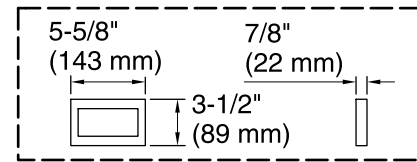

No change in measurements if connected with drain illustrated. (K-7272)

User Interface