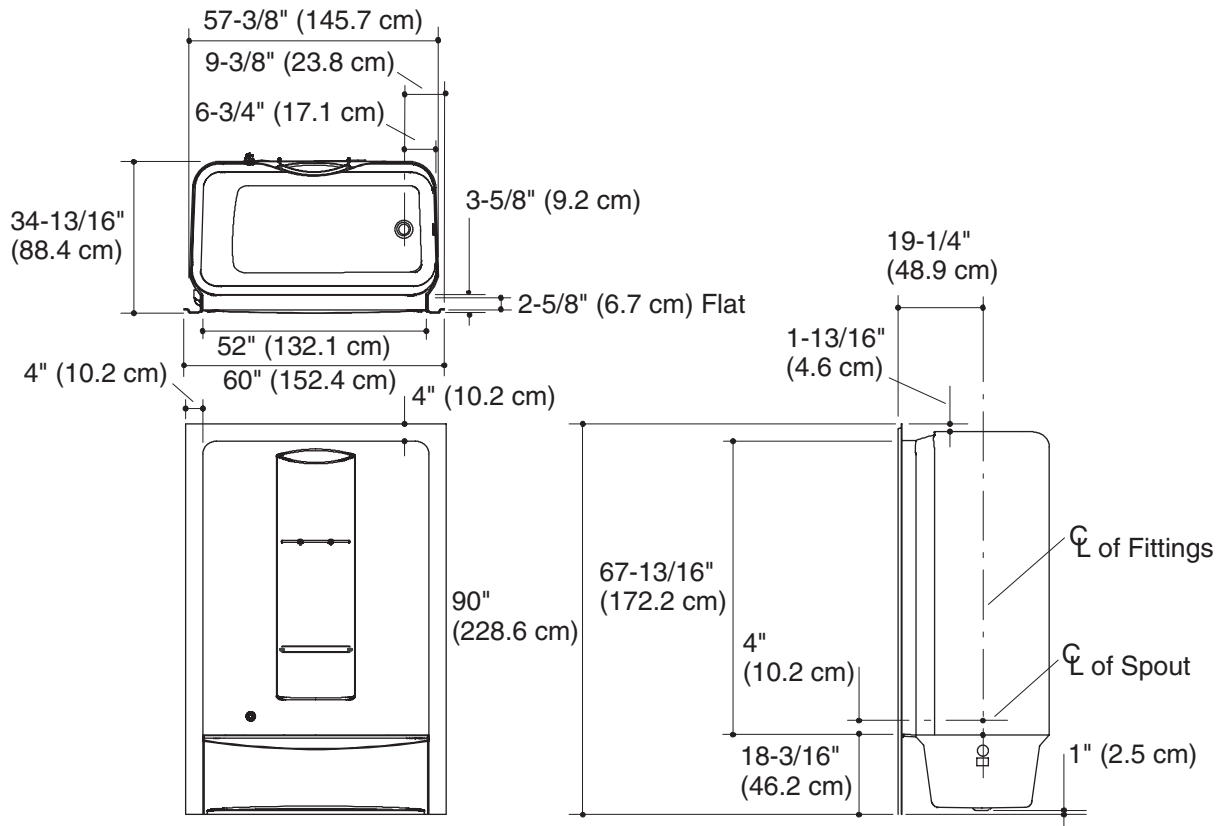

SONATA®

Optional Accessories			
K-704314	Senza® steam bypass bath door*	☐ SH	☐ BH ☐ Other_____
K-704221	Senza® bypass bath door*	☐ SH	☐ BH ☐ Other_____
K-703023	Forum™ bypass bath door*	☐ SH	☐ BH ☐ Other_____
K-704121	Portico™ steam bypass door*	☐ SH	☐ BH ☐ Other_____

* Refer to the Fixtures Price Book for glass options.

Technical Information

Fixture*:	basin area	top area
Bathing well	46" (116.8 cm) x 23" (58.4 cm)	54" (137.2 cm) x 27" (68.6 cm)
	water depth	capacity
To overflow	11-7/8" (30.2 cm)	55 gal (208.2 L)
Configuration	1-piece	
Drain	3-3/8" D. (8.6 cm)	
Weight	200 lbs (90.7 cm)	

* Approximate measurements for comparison only

Installation Notes

Install this product according to the installation guide.

Fixture not drilled for supply fittings.

Shimming is required to level the fixture.

Stud opening tolerance [+ 1/4" (6 mm) - 0" (0 mm)]. When a fire rated wall is specified, dimensions are to the inside of the wall board. Some shimming between the stud frame and the fixture may be required.

The K-1657/K-1663 or K-1708/K-1647-PC steam generator/control kit are designed for use with this product. Kohler shall not be responsible for problems encountered due to the installation and use of other manufacturer's steam generators.

Product Diagram