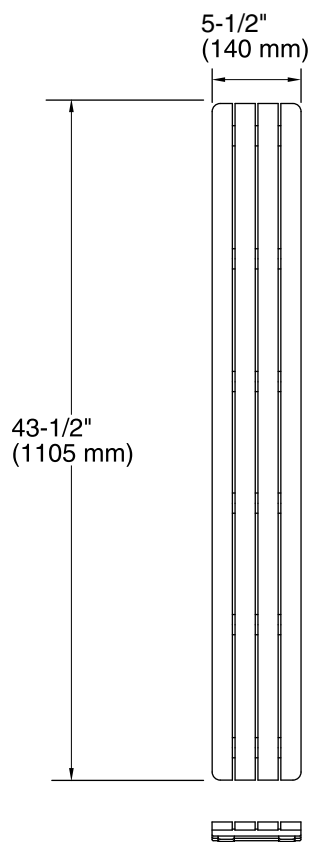

Features

- High-grade teak wood construction.
- Fits over recessed drain.
- Prevents water from pooling underfoot.
- For use on Groove K-9925 and K-9998 shower bases.
- 5-1/2" (140 mm) x 43-1/2" (1105 mm)

Codes/Standards

None Applicable

KOHLER® One-Year Limited Warranty

See website for detailed warranty information.

Technical Information

All product dimensions are nominal.

Notes

Install this product according to the installation guide.