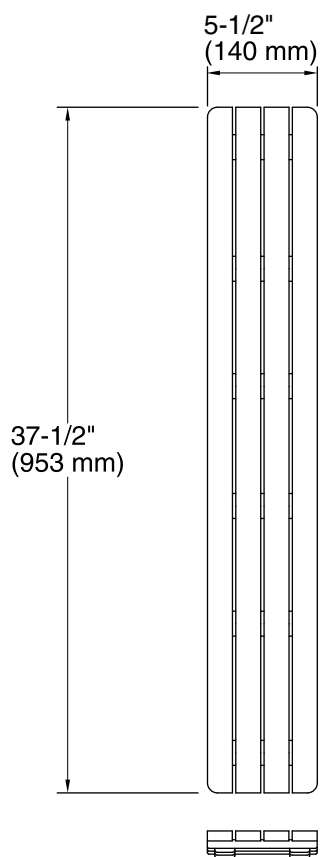

**Groove®**  
Drain Cover  
**K-9335**

**Features**

- High-grade teak wood construction.
- Fits over recessed drain.
- Prevents water from pooling underfoot.
- For use on Groove K-9997 shower base.
- 5-1/2" (140 mm) x 37-1/2" (953 mm)

## Technical Information

All product dimensions are nominal.