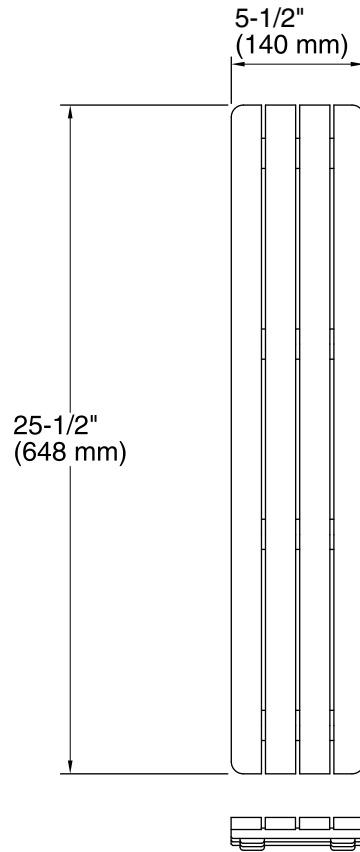

Features

- High-grade teak wood.
- For use with the K-9948 or K-9949 Groove acrylic shower base.

Recommended Products/Accessories

K-9925 48" x 36" Single-threshold shower base

K-9998 48" x 48" Single-threshold rear center

Codes/Standards

None Applicable

KOHLER® One-Year Limited Warranty

See website for detailed warranty information.

Technical Information

All product dimensions are nominal.

Material: Wood

Notes