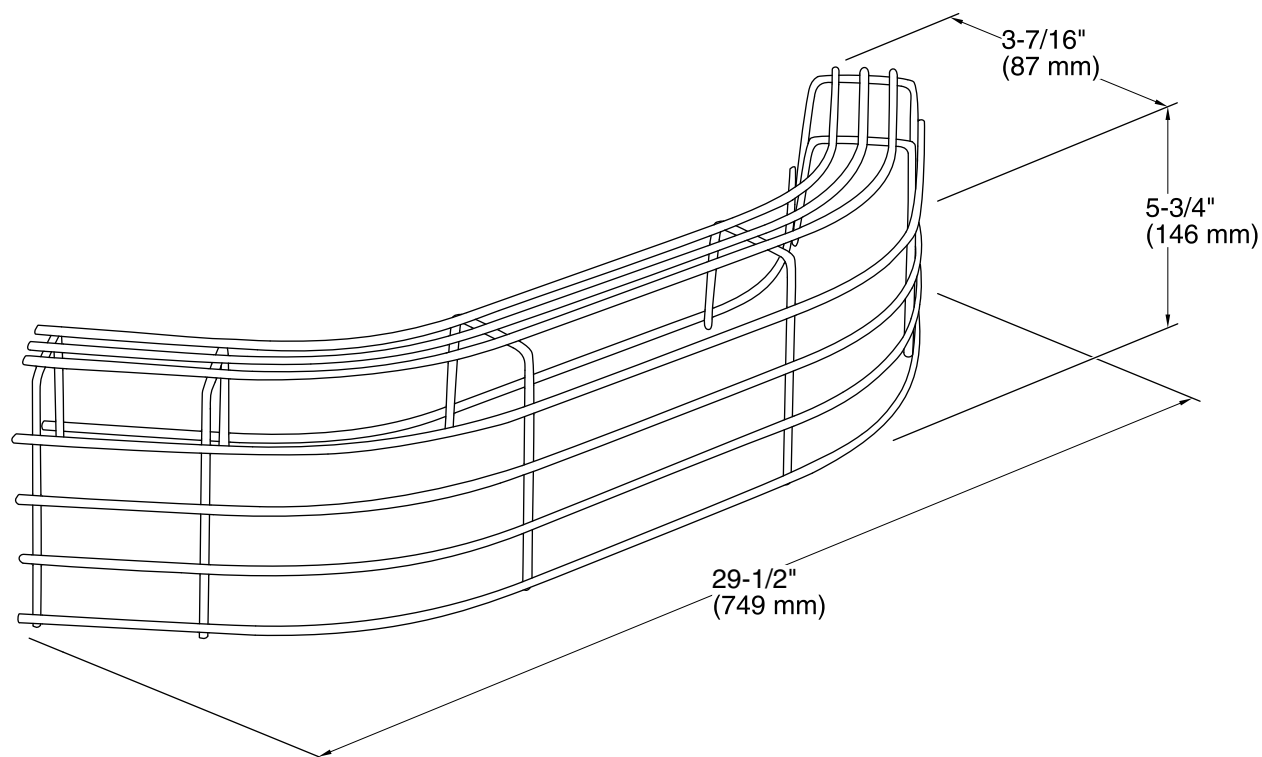

KOHLER®

Whitby™
Sink Rim Guard
K-8940

Features

- Durable coated wire construction.
- For use with the K-6710 Whitby service sink.

Codes/Standards

None Applicable

KOHLER® One-Year Limited Warranty

See website for detailed warranty information.

THE BOLD LOOK
OF **KOHLER®**

Technical Information

All product dimensions are nominal.