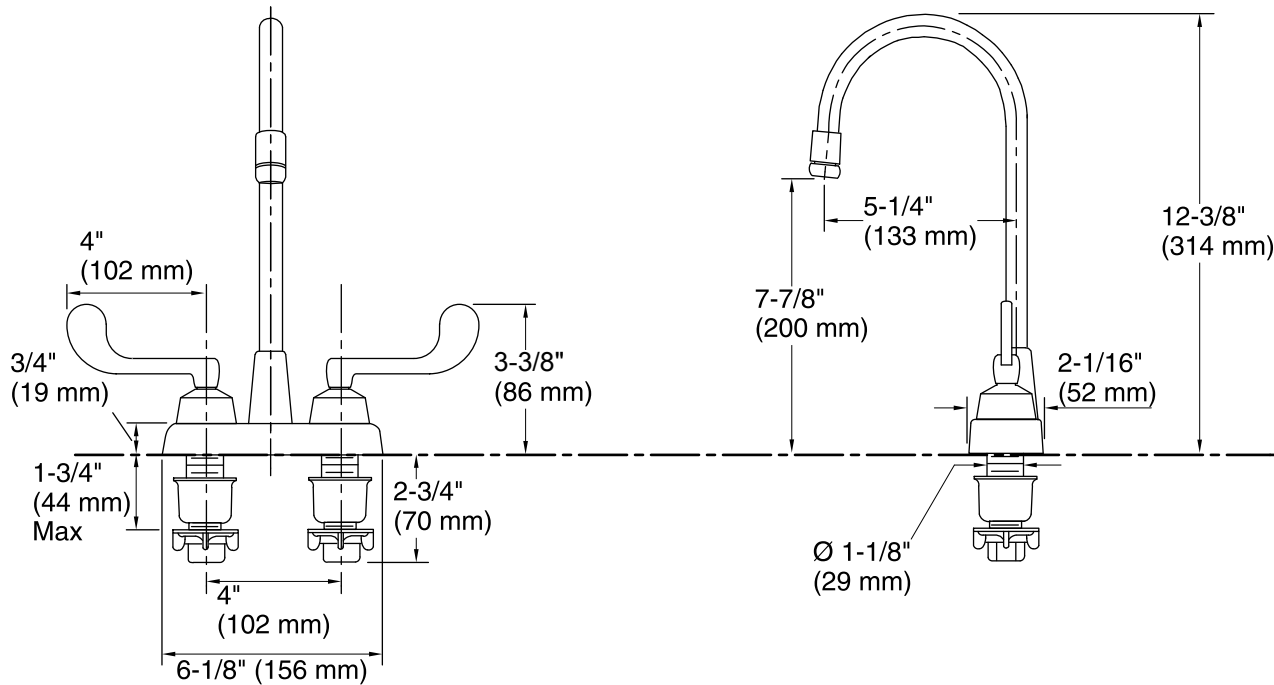

Features

- Brass construction.
- Brass valve bodies.
- Quarter-turn washerless ceramic disc valves.
- 5-1/4" (133 mm) spout reach.
- Standard aerator.
- Wristblade lever handle.
- Less drain.
- 1.5 gal/min (5.7 l/min) maximum flow rate [max at 60 psi (4.14 bar)].

Color Code Description

■ CP Polished Chrome

Technical Information

All product dimensions are nominal.

Spout:

Spout reach: 5-1/4" (133 mm)

Handle clearance: 4" (102 mm)

Faucet: