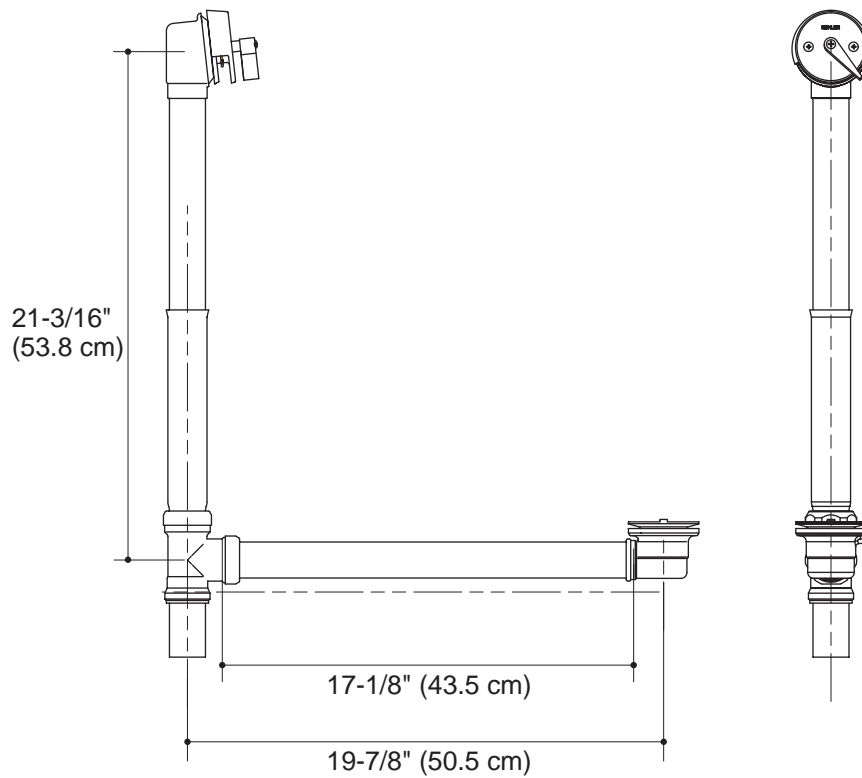

**BATH DRAIN
K-7223**

Features

- Adjustable trip lever pop-up drain
- 1-1/2" connection
- Brass tailpiece
- 17 gauge brass construction
- For above- or through-the-floor installations
- For use with K-1166 bath

Specified Model:

Model	Description	Colors/Finishes	
		<input type="checkbox"/> CP	<input type="checkbox"/> Other_____
K-7223	Bath drain		

PRODUCT SPECIFICATION

Bath drain shall be made of 17 gauge brass construction. Product includes an adjustable trip lever pop-up drain with 1-1/2" connection, and brass tailpiece. Product shall be for above- or through-the-floor installation options. Product shall be for use with K-1166 bath. Product shall be Kohler Model K-7223-_____.

Installation Notes

Install this product according to the installation guide.

Product Diagram