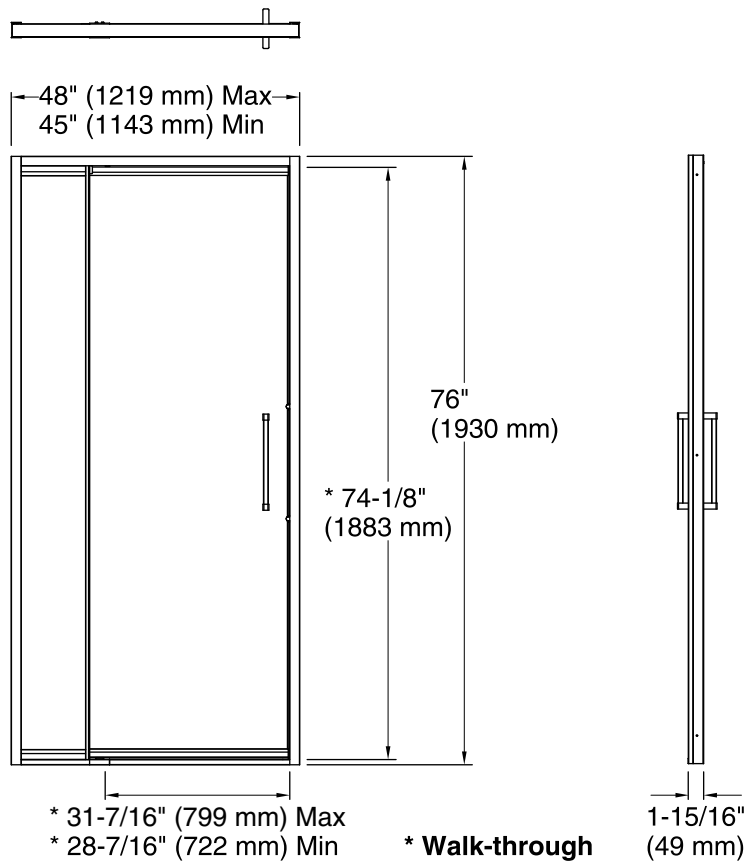

Technical Information

All product dimensions are nominal.

Installation type: For shower base installation

Opening style: Pivot

Opening Width - Min: 45" (1143 mm)

Opening Width - Max: 48" (1219 mm)

Walk-through - Min: 28-7/16" (722 mm)

Walk-through - Max: 31-7/16" (799 mm)

Glass thickness: 3/8" (10 mm)

Glass coating: CleanCoat®

Notes

Install this product according to the installation guide.

Recommended two person installation.

The vertical opening should be a minimum of 76-5/8" (1946 mm) to allow for installation clearance.