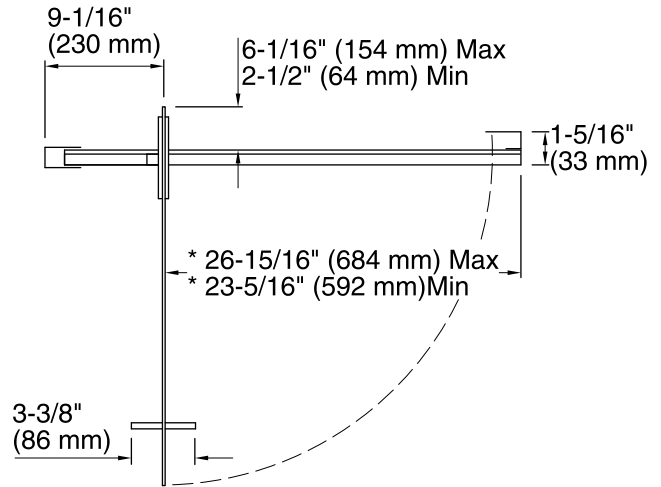

Features

- Frameless design highlights showering area.
- No top header eliminates clearance issues.
- Frameless, 1/4" (6 mm) thick Crystal Clear tempered glass.
- 3/8" (10 mm) tempered glass sidelite.
- Solid brass inside and outside rectangular handles complete the look of this door.
- CleanCoat® technology creates a barrier between the water and glass to help keep your shower door looking new.
- Coordinates with Purist® Suite.

*** Walk-Through**

Note: A minimum of 1-1/2" (38 mm) open area above the height of the door, 72" (1829 mm), is required for side panel and door installation.

Technical Information

- All product dimensions are nominal.
- Installation type: For shower base installation
- Opening style: Pivot
- Opening Width - Min: 33" (838 mm)
- Opening Width - Max: 36" (914 mm)
- Walk-through - Min: 23-5/16" (592 mm)
- Walk-through - Max: 26-15/16" (684 mm)
- Glass thickness: 1/4" (6 mm)
- Glass coating: CleanCoat®

Notes

- Measure your actual product for roughing-in details.
- The vertical opening should be a minimum of 73-1/2" (1867 mm) to allow for installation clearance.