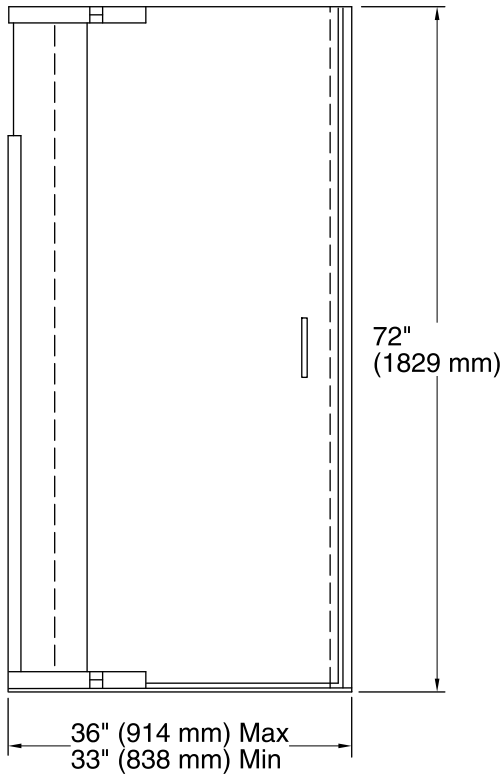

Features

- Frameless design highlights showering area.
- No top header eliminates clearance issues.
- Frameless, 1/4" (6 mm) thick Crystal Clear tempered glass.
- 3/8" (10 mm) tempered glass sidelite.
- Solid brass inside and outside rectangular handles complete the look of this door.
- CleanCoat® technology creates a barrier between the water and glass to help keep your shower door looking new.
- Coordinates with Purist® Suite.

*** Walk-Through**

Note: A minimum of 1-1/2" (38 mm) open area above the height of the door, 72" (1829 mm), is required for side panel and door installation.

Technical Information

- All product dimensions are nominal.
- Installation type: For shower base installation
- Opening style: Pivot
- Opening Width - Min: 33" (838 mm)
- Opening Width - Max: 36" (914 mm)
- Walk-through - Min: 23-5/16" (592 mm)
- Walk-through - Max: 26-15/16" (684 mm)
- Glass thickness: 1/4" (6 mm)
- Glass coating: CleanCoat®

Notes

- Measure your actual product for roughing-in details.
- The vertical opening should be a minimum of 73-1/2" (1867 mm) to allow for installation clearance.