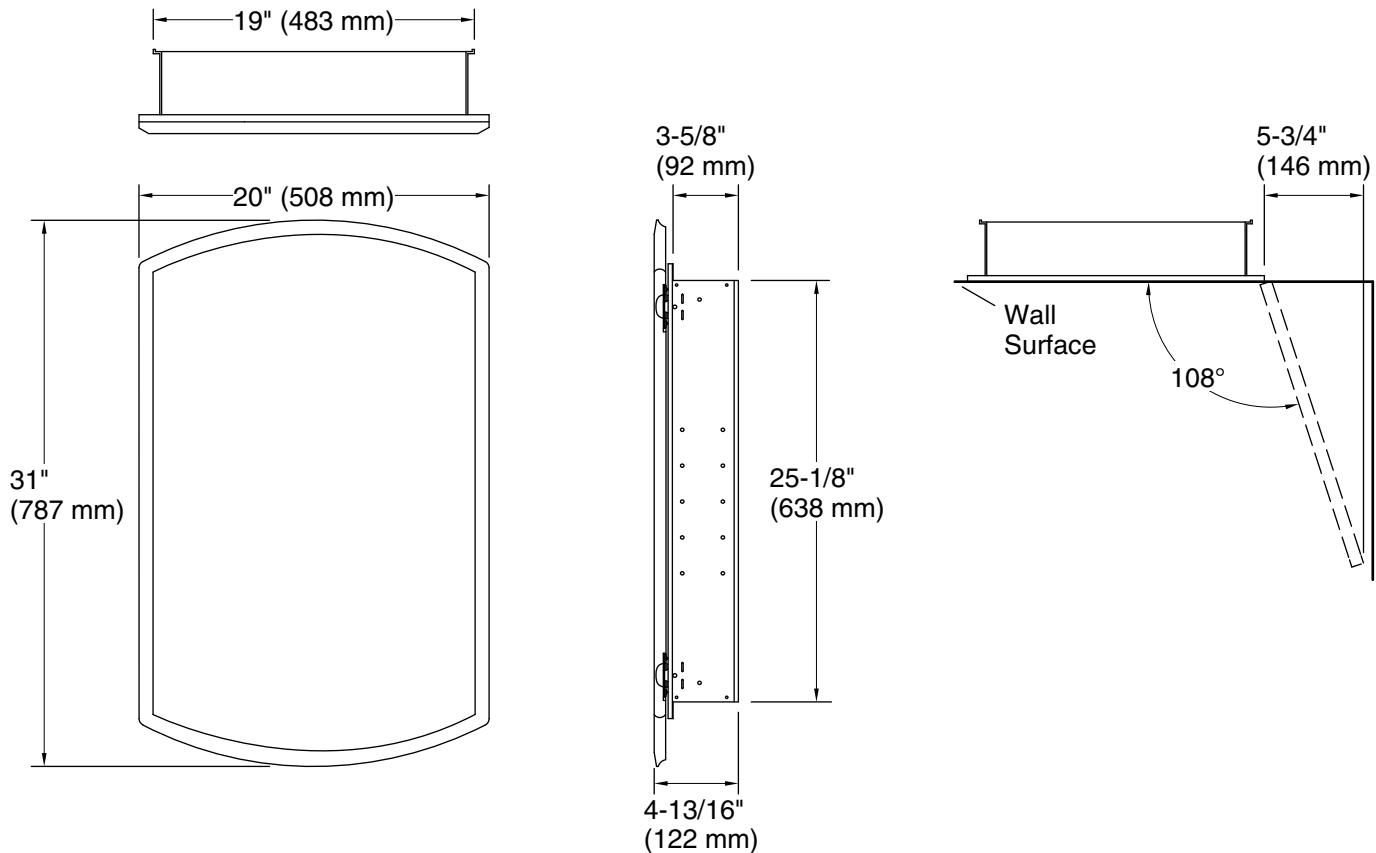

## Installation

- Can be installed with left- or right-hand swing
- Includes mounting hardware for surface or recessed installation

## Technical Information

All product dimensions are nominal.

## Notes

Install this product according to the installation guide.

When determining the height of the medicine cabinet, ensure the mirrored door will clear all obstacles (such as a faucet). A minimum distance of 3" (76 mm) is required.