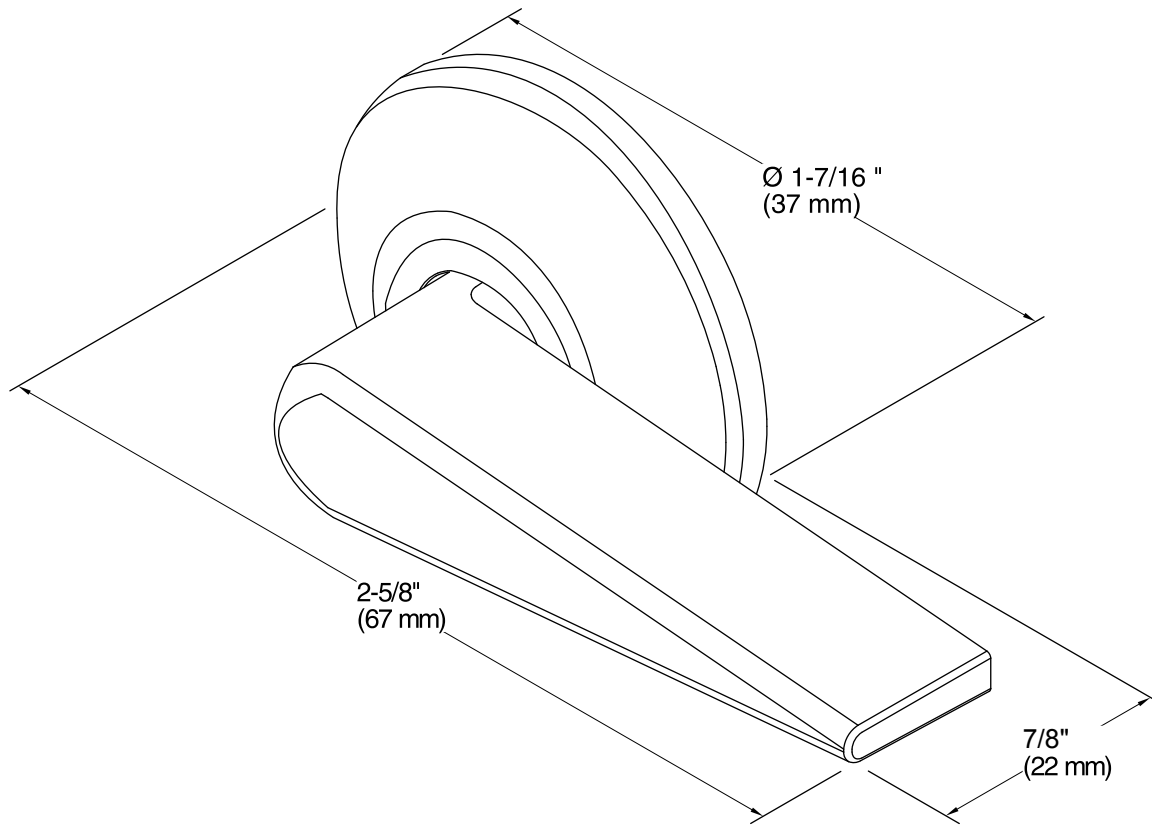

Technical Information

All product dimensions are nominal.

Notes

ADA compliant when installed to the specific requirements of these regulations.