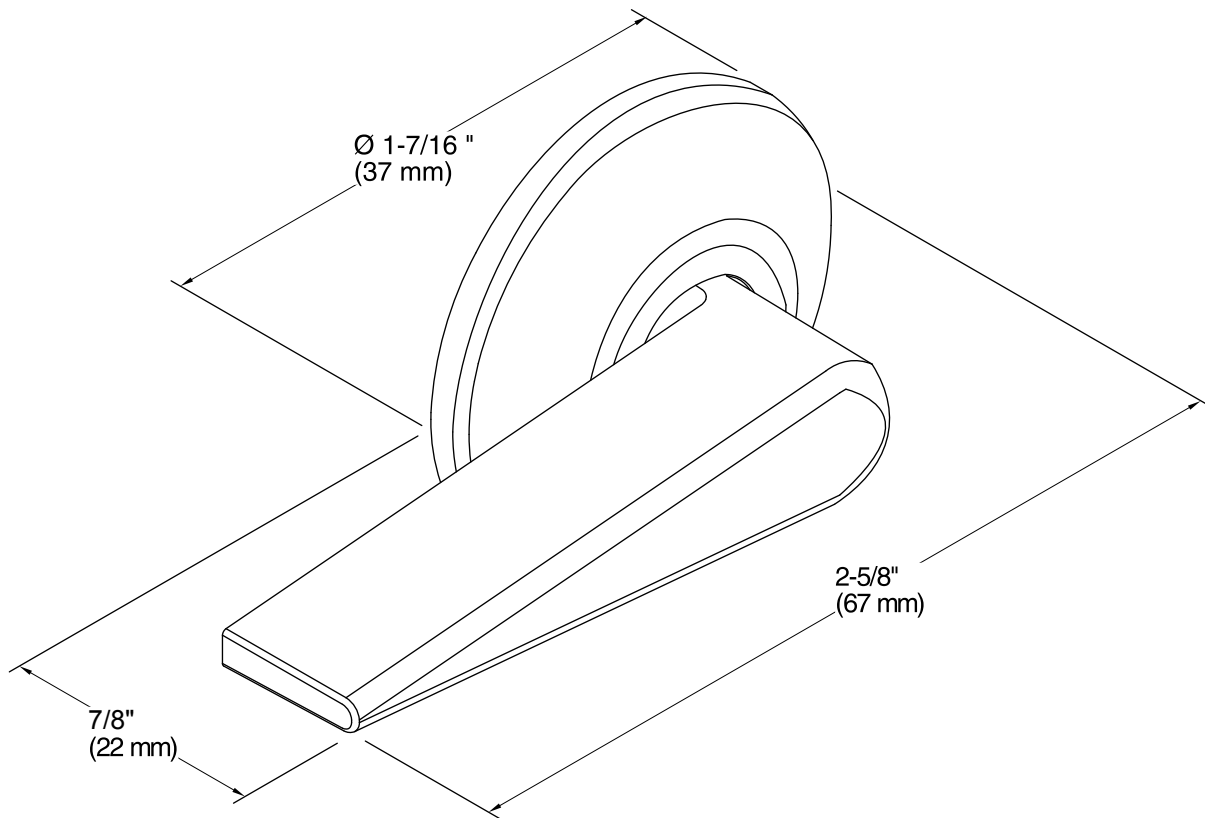

Features

- Solid-brass construction for durability.
- KOHLER finishes resist corrosion and tarnish.
- For use with the K-3511 and K-3509 Memoirs two-piece toilets.

ADA

Codes/Standards

ASME A112.18.1/CSA B125.1

Technical Information

All product dimensions are nominal.

Notes

ADA compliant when installed to the specific requirements of these regulations.