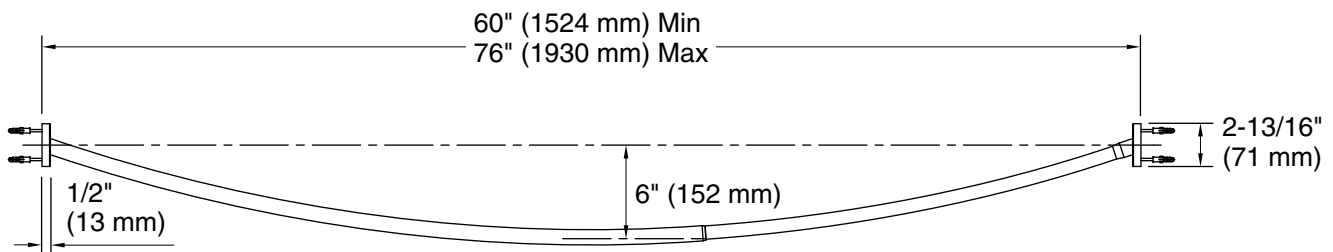

Technical Information

All product dimensions are nominal.

Material: Stainless Steel

Notes

Install this product according to the installation guide.

CAUTION: Risk of personal injury. Do not install these products in any area where they are likely to be used inadvertently as a grab bar or support bar. These products are not designed or intended for use as a grab bar or support bar.