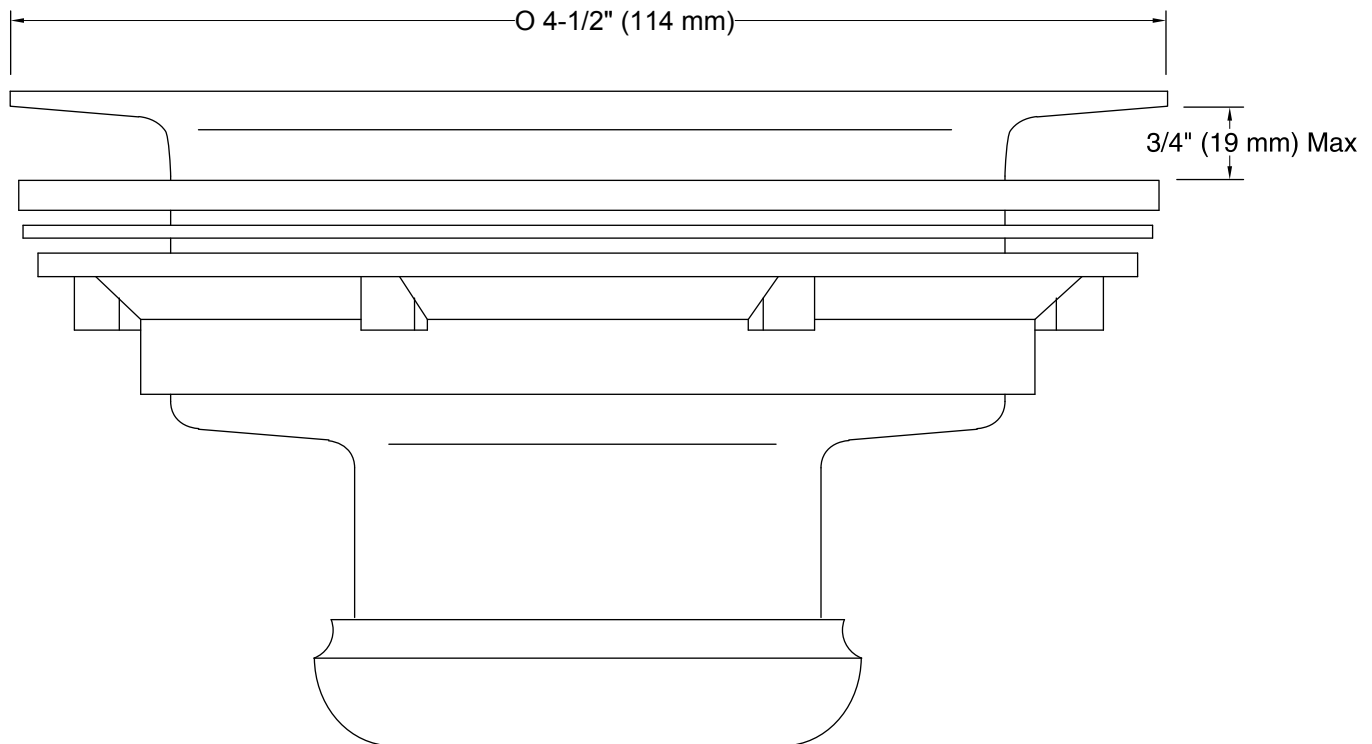

Technical Information

All product dimensions are nominal.

Notes

Install this product according to the installation guide.