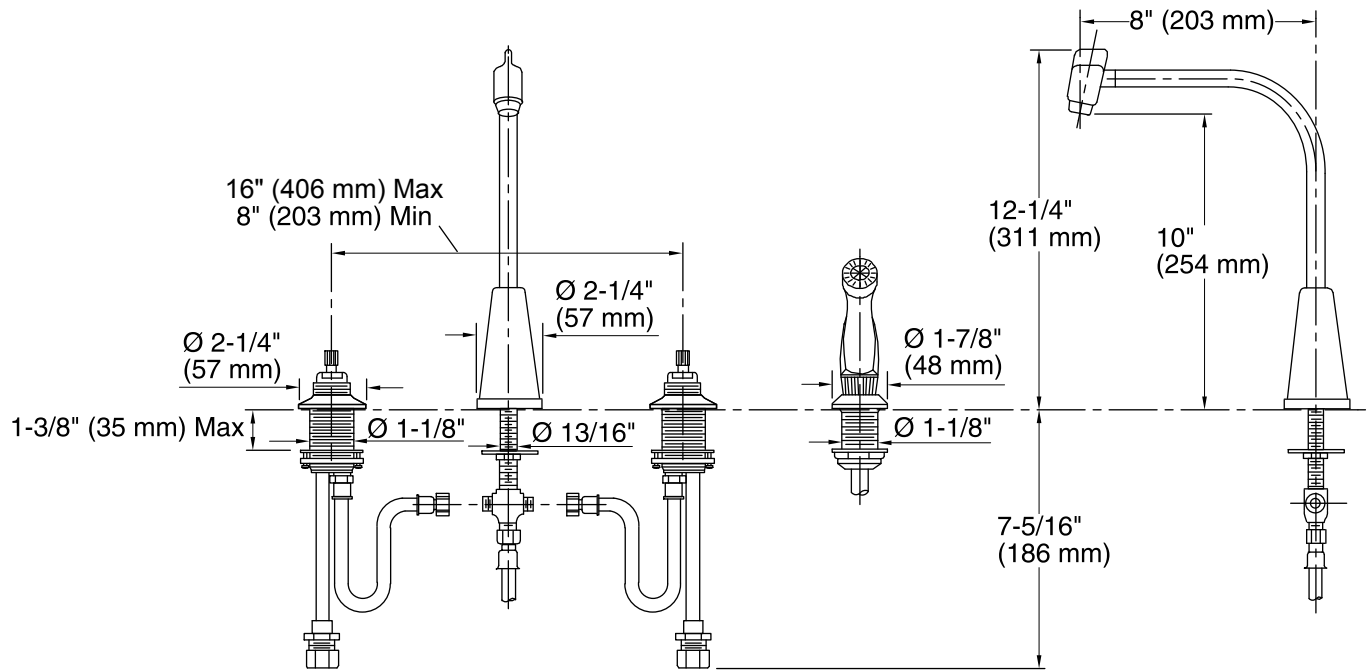

Features

- Brass construction.
- Brass valve bodies.
- Quarter-turn washerless ceramic disc valves.
- 8" (203 mm) spout reach.
- Multi-swivel swing spout.
- Rotating aerator.
- Matching finish sidespray.
- For 8" (203 mm) or 16" (406 mm) centers.
- Variety of handle style options.
- Lower flow aerator options are available (refer to the Kohler Price Book).
- Less drain.
- 1.5 gal/min (5.7 l/min) maximum flow rate [max at 60 psi (4.14 bar)].

Color tiles intended for reference only.

Color Code Description

■ CP Polished Chrome

Technical Information

All product dimensions are nominal.

Faucet:

Flow rate: 2.2 gal/min (8.3 l/min)

Pressure: 60 psi (4.1 bar)

Spout:

Spout reach: 8" (203 mm)

Notes

Install this product according to the installation guide.

ADA compliant when installed to the specific requirements of these regulations.