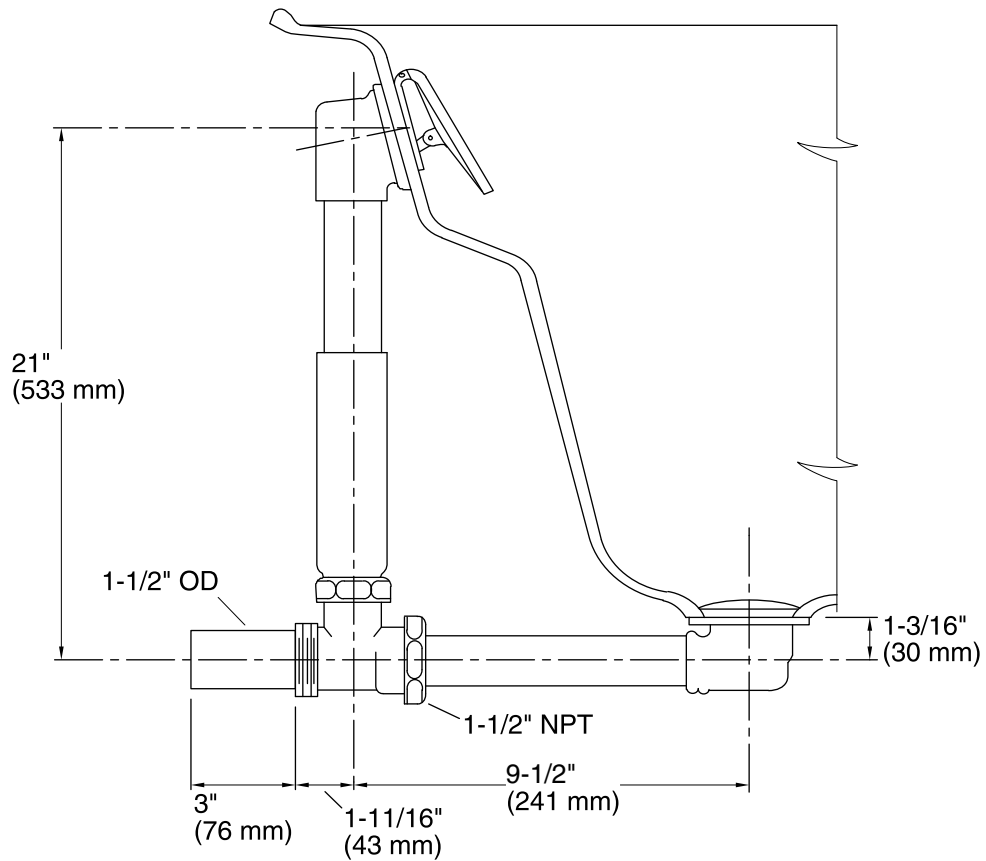

Features

- 17-gauge brass construction.
- Brass tailpipe.
- 1-1/2" NPT connection.
- Supports both above- and through-the-floor installations.
- For use with most Tea-for-Two® 66" x 36" whirlpools with spa/massage enhanced package.

Technical Information

All product dimensions are nominal.

Notes

Install this product according to the installation guide.