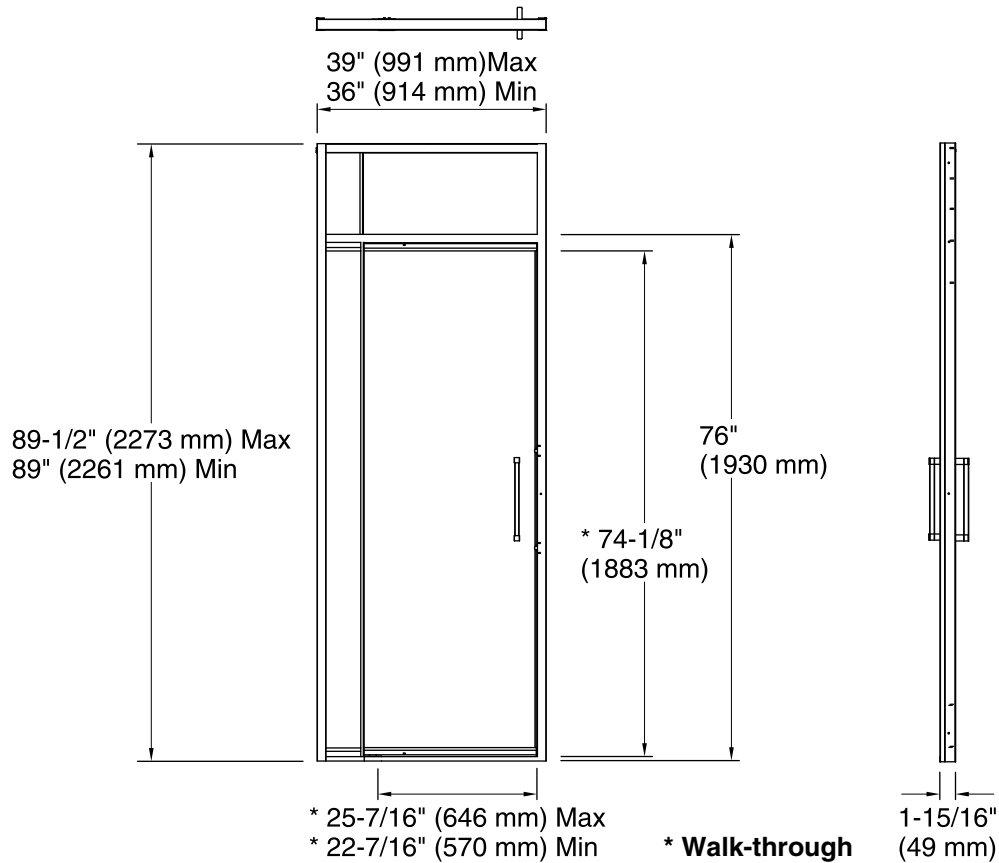

Features

- Semi-frameless, 3/8-inch-thick Crystal Clear tempered glass.
- 3/8" (10 mm) tempered glass sidelite.
- Sliding transom.
- Contemporary inside and outside solid 12-inch handles complete the look of this door.
- CleanCoat® technology creates a barrier between the water and glass to help keep your shower door looking new.

Material

- Anodized aluminum prevents rusting or corrosion.
- Tempered glass ensures maximum safety and durability.

Installation

- Out-of-plumb adjustability allows for simpler installation.
- Can be installed to open to the left or right.

Technical Information

All product dimensions are nominal.

Installation type:	For shower base installation
Opening style:	Pivot
Opening Width - Min:	36" (914 mm)
Opening Width - Max:	39" (991 mm)
Walk-through - Min:	22-7/16" (570 mm)
Walk-through - Max:	25-7/16" (646 mm)
Glass thickness:	3/8" (10 mm)
Glass coating:	CleanCoat®
Steam capable:	YES

Notes

Install this product according to the installation guide.

Recommended two person installation.

The vertical opening should be a minimum of 90-1/8" (2289 mm) to allow for installation clearance.