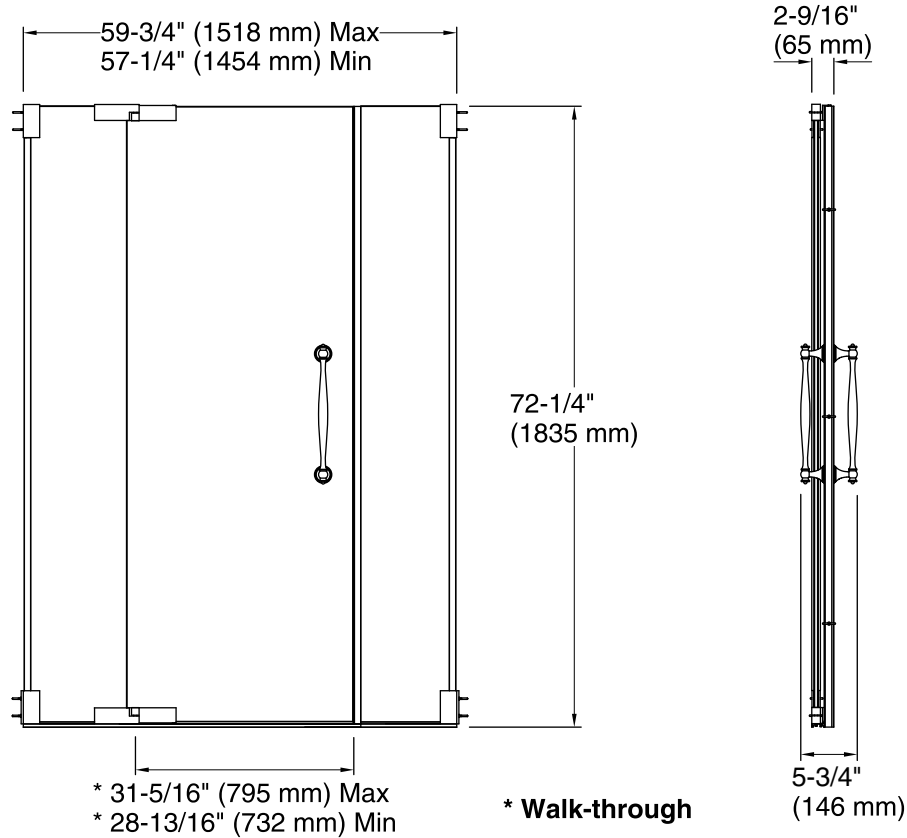

Features

- Frameless design highlights showering area.
- No top header eliminates clearance issues.
- Frameless, 3/8" (10 mm) thick Crystal Clear tempered glass.
- 1/2" (12 mm) tempered glass sidelite and 3/8" (10 mm) tempered strikelite.
- Generous inside and outside solid 14-inch handles complete the look of this door.
- CleanCoat® technology creates a barrier between the water and glass to help keep your shower door looking new.
- Coordinates with Finial® Suite.

Components

Product includes:

- K-705754-L Glass Sidelite
- K-705752-L Glass Panel
- K-705764 Shower Door Assembly Kit
- K-705769 Shower Door Handles

Codes/Standards

CPSC 16CFR 1201
ANSI Z97.1 (Tempered Glass)

Available Glass Options

Code	Description
L	Crystal Clear

*** Walk-through**

Technical Information

All product dimensions are nominal.

- Installation type: For shower base installation
- Opening style: Pivot
- Opening Width - Min: 57-1/4" (1454 mm)
- Opening Width - Max: 59-3/4" (1518 mm)
- Walk-through - Min: 28-13/16" (732 mm)
- Walk-through - Max: 31-5/16" (795 mm)
- Glass thickness: 3/8" (10 mm)
- Glass coating: CleanCoat®

Notes

- Install this product according to the installation guide.
- The vertical opening should be a minimum of 74-1/4" (1886 mm) to allow for installation clearance.