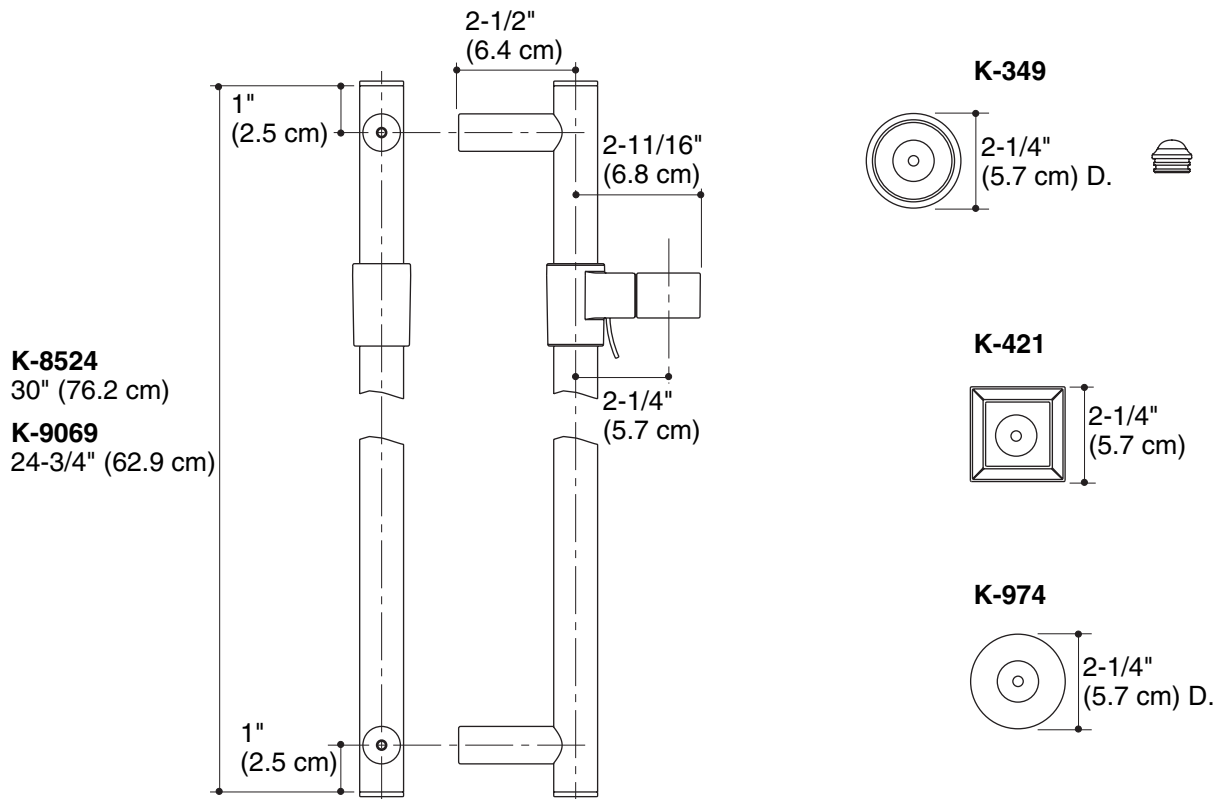

Features

- Metal construction

Codes/Standards Applicable

Specified model meets or exceeds the following:

- None applicable

SLIDE BAR
K-8524
ALSO K-9069

Colors/Finishes

- CP: Polished Chrome
- Other: Refer to Price Book for additional colors/finishes

Specified Model

Model	Description	Colors/Finishes	
K-8524	Slide bar - 30" (76.2 cm)	<input type="checkbox"/> CP	<input type="checkbox"/> Other ____
K-9069	Slide bar - 24-3/4" (62.9 cm)	<input type="checkbox"/> CP	<input type="checkbox"/> Other ____
Optional Accessories			
K-349	Forté®/Bancroft™ slide bar trim	<input type="checkbox"/> CP	<input type="checkbox"/> Other ____
K-421	Memoirs® slide bar trim	<input type="checkbox"/> CP	<input type="checkbox"/> Other ____
K-974	Stillness® slide bar trim	<input type="checkbox"/> CP	<input type="checkbox"/> Other ____

Product Specification

Slide bar shall be of metal construction. Product shall be Kohler Model K-____-____.

Installation Notes

Install this product according to the installation guide.

Product Diagram