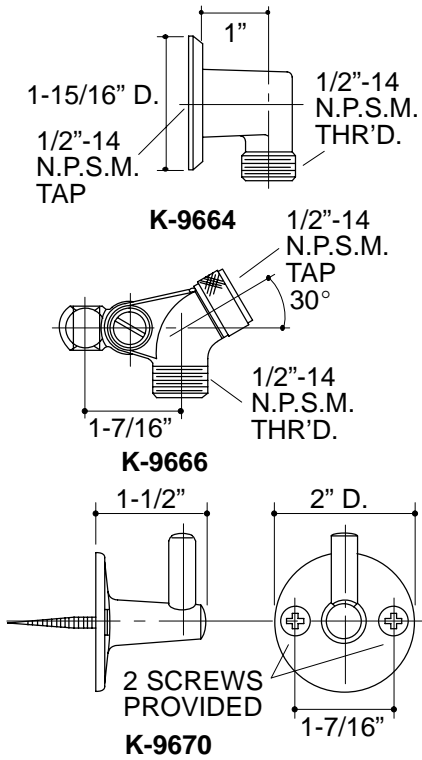

INTEGRATING COMPONENTS
K-9660

FEATURES

- Brass construction
- Accessories for Persona handshower system

COLORS/FINISHES

- CP Polished Chrome
- PB Polished Brass
- Other Refer to Faucets Price Book for additional finishes

SPECIFIED MODEL:

<p>K-9660 Vacuum Breaker</p> <p><input type="checkbox"/>CP <input type="checkbox"/>PB</p>	
<p>K-9662 Shower Arm Diverter Valve</p> <p><input type="checkbox"/>CP <input type="checkbox"/>PB <input type="checkbox"/>Other_____</p>	
<p>K-9664 Elbow With Flange</p> <p><input type="checkbox"/>CP <input type="checkbox"/>PB <input type="checkbox"/>Other_____</p>	

12

38

PRODUCT DIAGRAM