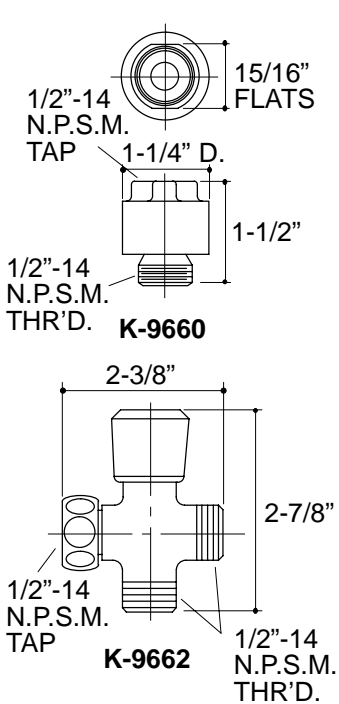

INTEGRATING COMPONENTS
K-9660

FEATURES

- Brass construction
- Accessories for Persona handshower system

COLORS/FINISHES

- CP Polished Chrome
- PB Polished Brass
- Other Refer to Faucets Price Book for additional finishes

SPECIFIED MODEL:

<p>K-9660 Vacuum Breaker</p> <p><input type="checkbox"/>CP <input type="checkbox"/>PB</p>	
<p>K-9662 Shower Arm Diverter Valve</p> <p><input type="checkbox"/>CP <input type="checkbox"/>PB <input type="checkbox"/>Other_____</p>	
<p>K-9664 Elbow With Flange</p> <p><input type="checkbox"/>CP <input type="checkbox"/>PB <input type="checkbox"/>Other_____</p>	

12

38

PRODUCT DIAGRAM