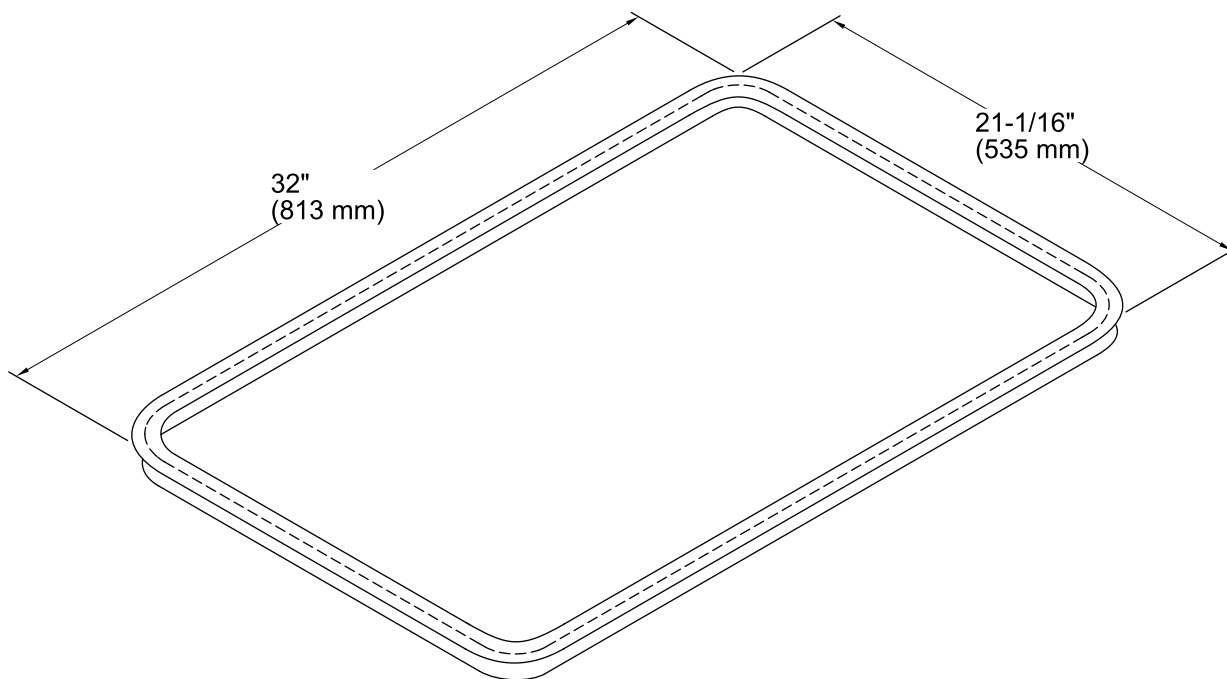

Features

- For flat rimmed sinks.
- Fluid design for ease of cleaning.
- 32" (813 mm) x 21" (533 mm)

Codes/Standards

None Applicable

KOHLER® One-Year Limited Warranty

See website for detailed warranty information.

Technical Information

All product dimensions are nominal.

Installation: Top-mount

Notes

Install this product according to the installation instructions.