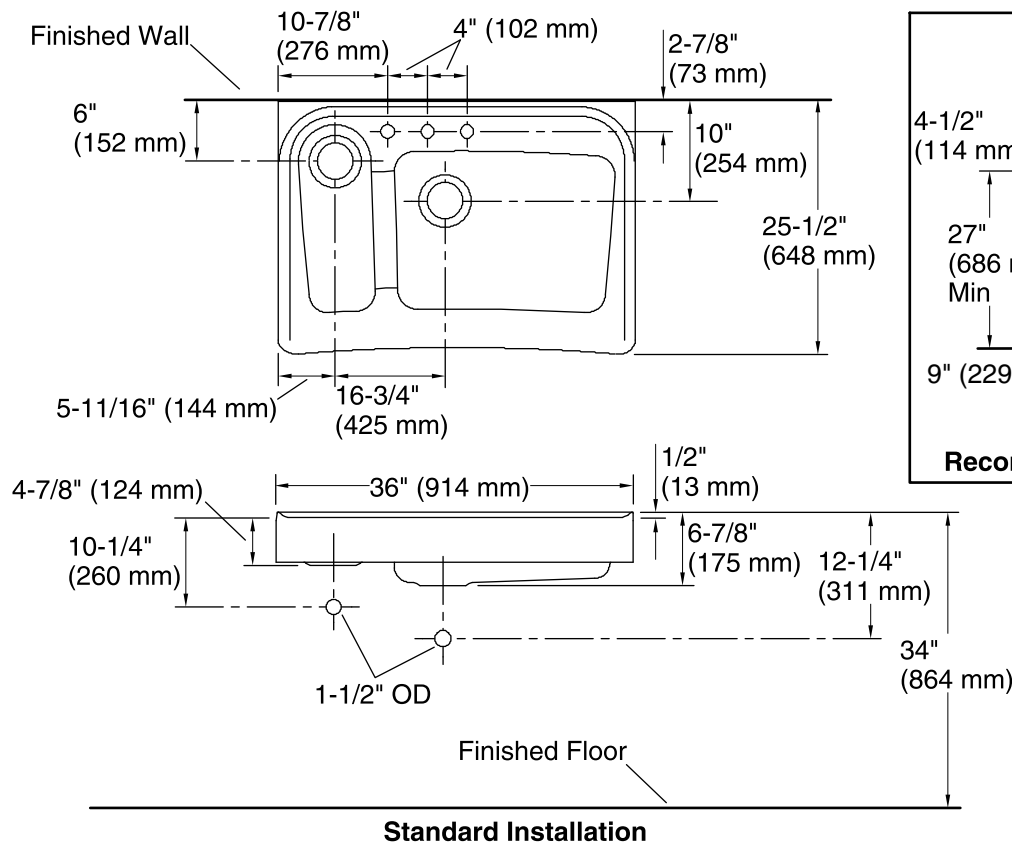

Features

- 36-inch minimum base cabinet width.
- KOHLER cast iron.
- Acid-resistant enamel finish.
- Under-mount or tile-in.
- Double (high/low) bowl.
- Three faucet holes.
- 36" (914 mm) x 25-1/2" (648 mm)

Color	Code	Description
	0	White
	96	Biscuit
	47	Almond
	NY	Dune
	7	Black Black™

Technical Information

All product dimensions are nominal.

Bowl configuration:	High-low
Installation:	Under-mount, Tile-in
Bowl area (Left)	Length: 21" (533 mm) Width: 16" (406 mm) Bowl depth: 5-3/4" (146 mm)
Bowl area (Right)	Length: 7" (178 mm) Width: 19" (483 mm) Bowl depth: 3-3/4" (95 mm)
Number of deck holes:	3
Faucet hole(s):	1-3/8" (35 mm)
Drain hole:	3-5/8" (92 mm)