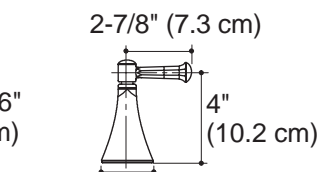

Installation Notes

Install this product according to the installation guide.

Classic Cross

Stately Cross

Classic Lever

Stately Faceted Lever

Stately Deco Lever