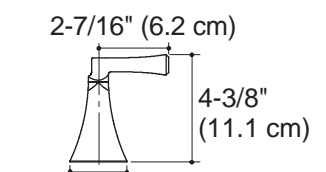

Installation Notes

Install this product according to the installation guide.

Classic Cross

Stately Cross

Classic Lever

Stately Faceted Lever

Stately Deco Lever