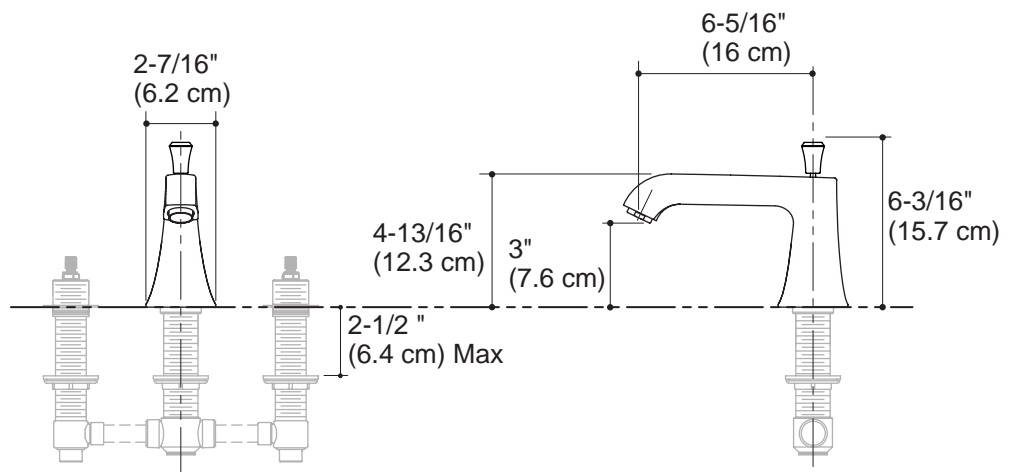

Product Information

Applicable faucet trim:	
With classic cross handles	K-T428-3C
With classic lever handles	K-T428-4C
With stately cross handles	K-T428-3S
With stately faceted lever handles	K-T428-4S
With stately deco lever handles	K-T428-4V
Required valve:	
1/2" valve system with integral diverter	K-438-K-NA
Lever handles are ADA compliant.	
ADA	

Installation Notes

Install this product according to the installation guide.

Classic Cross

Stately Cross

Classic Lever

Stately Faceted Lever

Stately Deco Lever