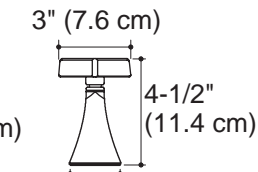

Classic Lever

Stately Cross