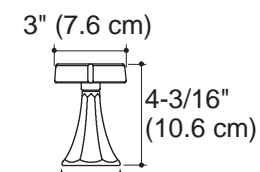

Stately Cross

Product Information

Applicable faucet trim:	
With classic cross handles	K-T428-3C
With classic lever handles	K-T428-4C
With stately cross handles	K-T428-3S
With stately faceted lever handles	K-T428-4S
With stately deco lever handles	K-T428-4V
Required valve:	
1/2" valve system with integral diverter	K-438-K-NA
Lever handles are ADA compliant.	
ADA	

Installation Notes

Install this product according to the installation guide.

Classic Cross