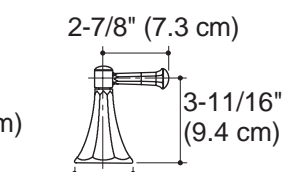

Installation Notes

Install this product according to the installation guide.

Classic Cross

Stately Cross

Classic Lever

Stately Faceted Lever

Stately Deco Lever