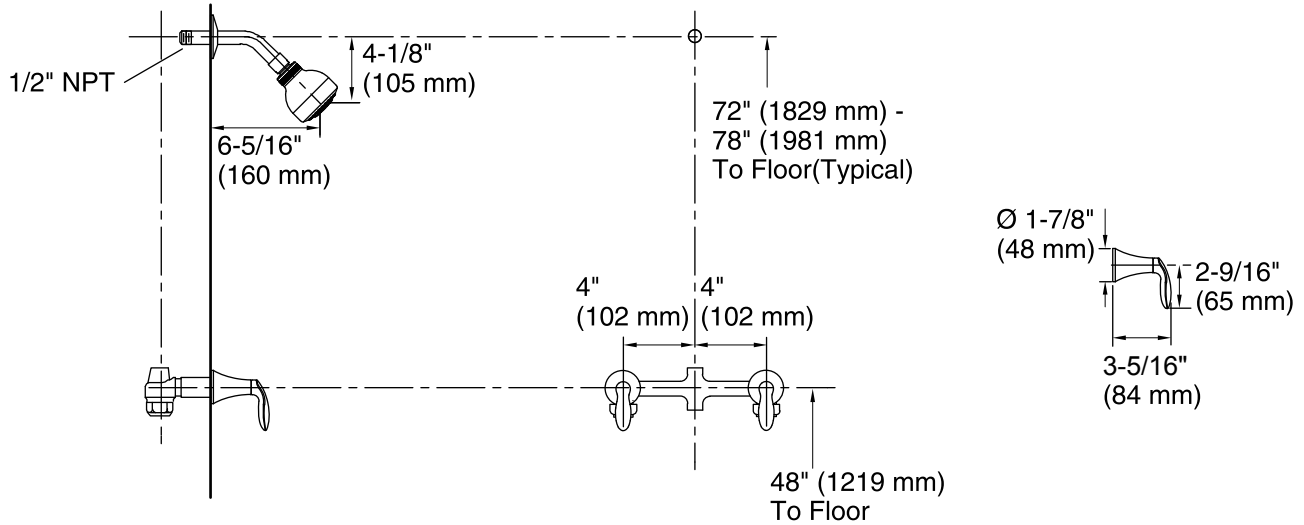

Features

- Lever handles.
- Adjustable spray showerhead.
- Trim only; requires valve to complete.
- Ergonomic handle rotation provides on/off water control with only a quarter turn.
- Reversible 1/2" quarter-turn washerless ceramic disc valves.

Technical Information

All product dimensions are nominal.

Showerhead:

Rated maximum flow: 2.5 gal/min (9.5 l/min)

Pressure: 80 psi (5.5 bar)

Notes

Install this product according to the installation guide.