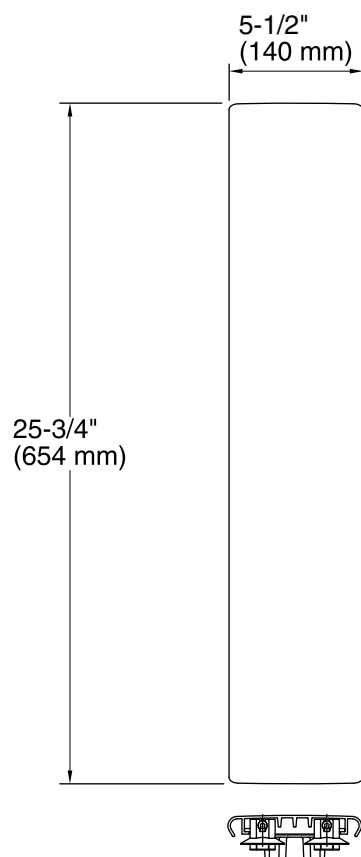

Features

- Aluminum construction.
- Fits over recessed drain.
- Prevents water from pooling underfoot.
- For use on Groove K-9948 and K-9949 shower bases.
- 5-1/2" (140 mm) x 25-3/4" (654 mm)

Codes/Standards

SH	Bright Silver
----	---------------

Technical Information

All product dimensions are nominal.

Notes

Install this product according to the installation guide.