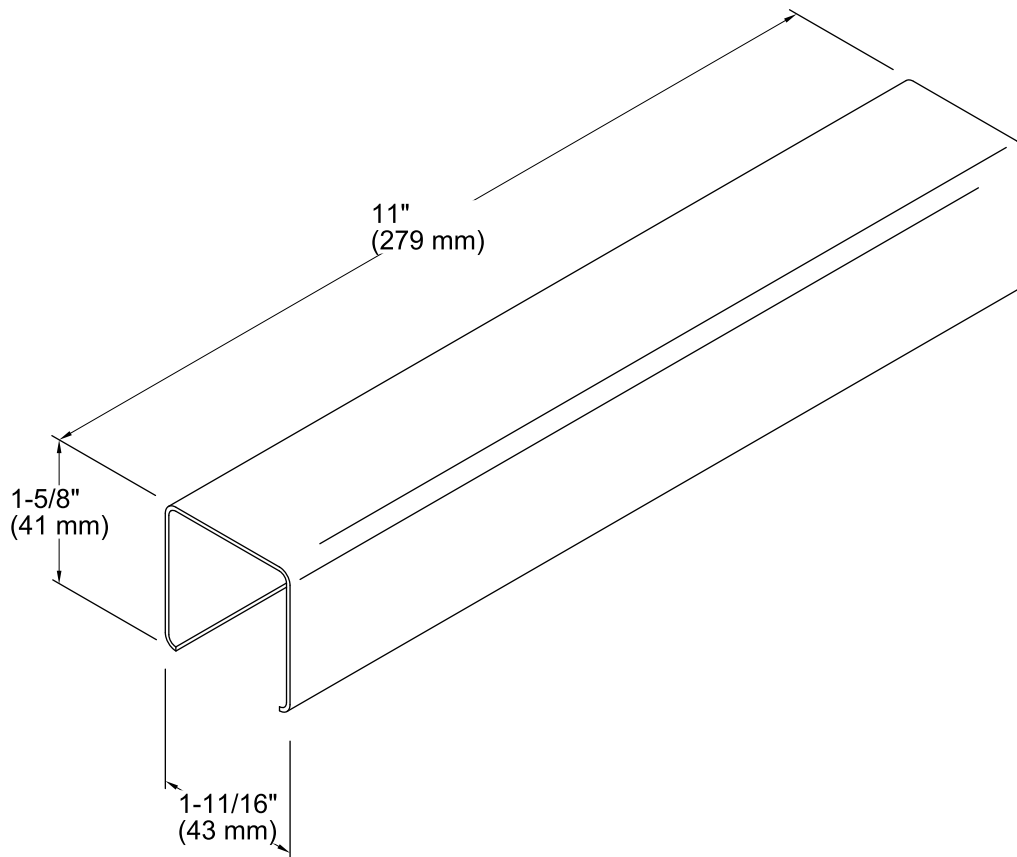

**Camerton™/Tyrell™**  
Stainless Steel Rim Guard  
**K-8935**

**Features**

- Stainless-steel construction.
- 11" (279 mm) guard installs over front rim of sink.
- Protects service sink against scratches and nicks.

### Technical Information

All product dimensions are nominal.