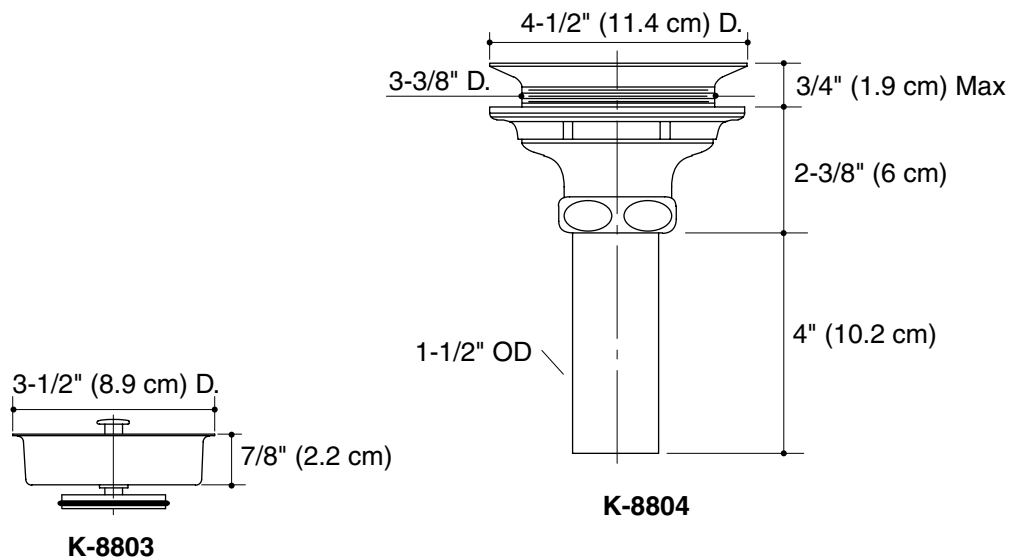

DUOSTRAINER®

Installation Notes

Install this product according to the installation guide.

Product Diagram