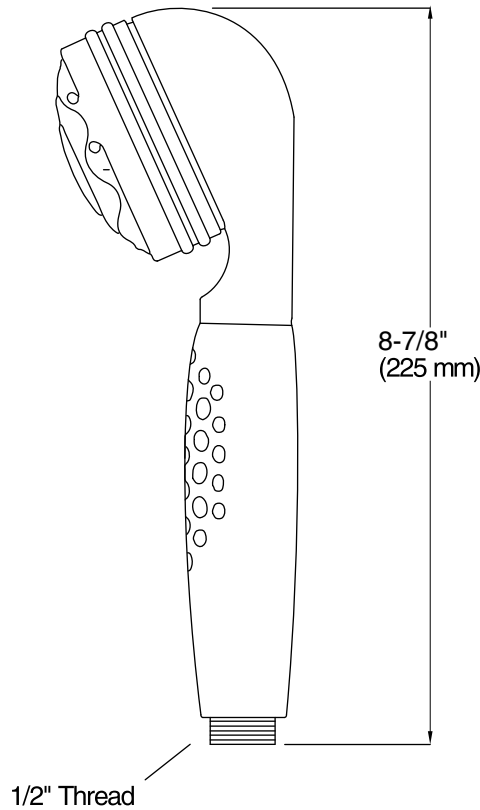

Features

- Relaxing multifunction handshower offers wide soft coverage, slow pulse massage, and soft aerated spray settings.
- Easy-grip ring offers smooth switching between spray options.
- Flexible spray nozzles are easy to clean.
- 2.0 gal/min (7.6 l/min) maximum flow rate.
- Requires K-8593 Mastershower 72" Metal Hose, K-9514 Mastershower 60" Metal Hose, K-45981 Awaken 72" Ribbon Hose, or Awaken 60" Ribbon Hose (sold separately).

Installation

- Bracket or slidebar required for wall-mount installation.
- Deck-mount holder required for deck-mount installation.

Water Conservation & Rebates

- WaterSense-labeled 2.0-gpm handshowers use up to 20 percent less water than standard 2.5 gpm handshowers while still meeting strict performance guidelines.
- This product can help a building earn Water Efficiency points in the LEED Green Building Rating System™.

Required Accessories

K-9514 60" Shower Hose

Codes/Standards

ASME A112.18.1/CSA B125.1
DOE - Energy Policy Act 1992
EPA WaterSense®
California Energy Commission (CEC)

KOHLER® Faucet Lifetime Limited Warranty

Technical Information

All product dimensions are nominal.

Handshower:

Rated maximum flow: 2 gal/min (7.6 l/min)

Pressure: 80 psi (5.5 bar)

Notes

Install this product according to the installation guide.