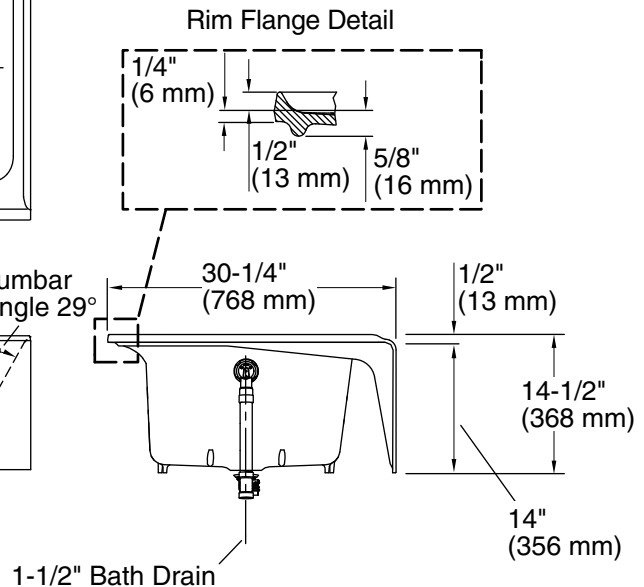

Features

- Clean lines and streamlined style add contemporary appeal to any bathroom
- 14" apron height for easy entry and exit
- Standard size simplifies installation in remodels
- Integral flange helps prevent water from seeping behind wall and simplifies alcove installation
- Safeguard® slip-resistant surface provides excellent traction underfoot
- Wide ledges for extra storage space
- Integral apron
- Integral lumbar support

Material

- KOHLER® enameled cast iron

Installation

- Left drain
- Alcove
- Left drain

Recommended Products/Accessories

- K-7213 27" Cable Bath Drain
- K-7214 27" Cable Bath Drain
- K-706000-D3 Frameless Sliding Bath Door
- K-706000-L 62" H sliding bath door with 1/4"-thick glass
- K-706004-D3 Frameless Sliding Bath Door
- K-706004-L Frameless Sliding Bath Door
- K-23726 Drain treatment
- K-23725 Cast iron cleaner
- K-31796 Above-the-floor bath drain kit
- K-31798 Bath drain kit

Technical Information

All product dimensions are nominal.

Drain location:	Left
Basin area, bottom:	48-3/4" x 19-5/16" (1238 mm x 491 mm)
Basin area, top:	54-11/16" x 21-3/16" (1389 mm x 538 mm)
Weight:	310 lbs (140.6 kg)
Minimum floor load:	52 lbs/ft ² (253.9 kg/m ²)
Water depth:	9" (229 mm)
Water capacity:	32.6 gal (123.4 L)
Minimum flat for door:	2-11/16" (69 mm)

Notes

Measure your actual product for rough-in details.

Install this product according to the installation instructions.

The hot water supply should be 70% of the capacity of the bath or greater. Installations will vary.