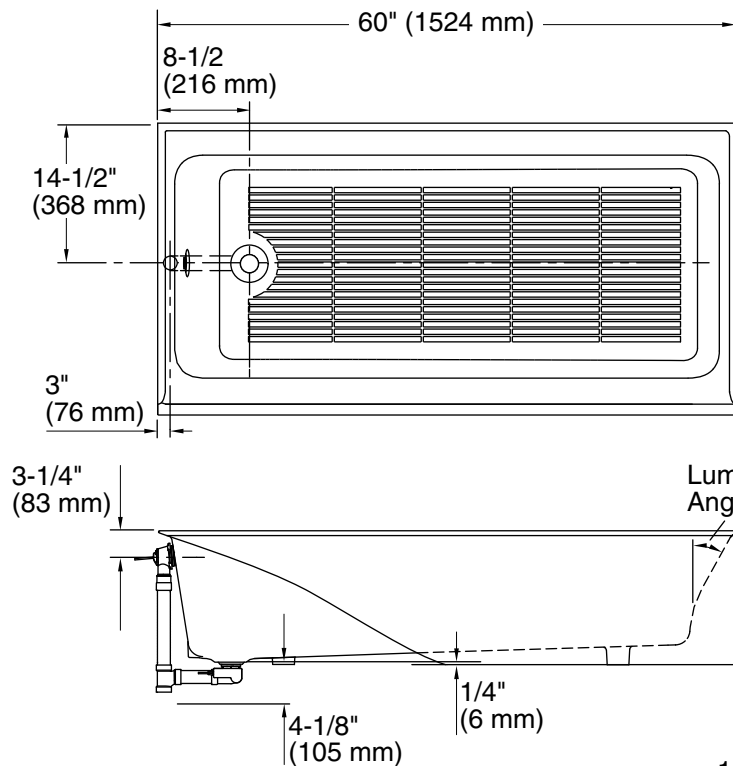

No change in measurement if connected with drain illustrated. (K-37383)