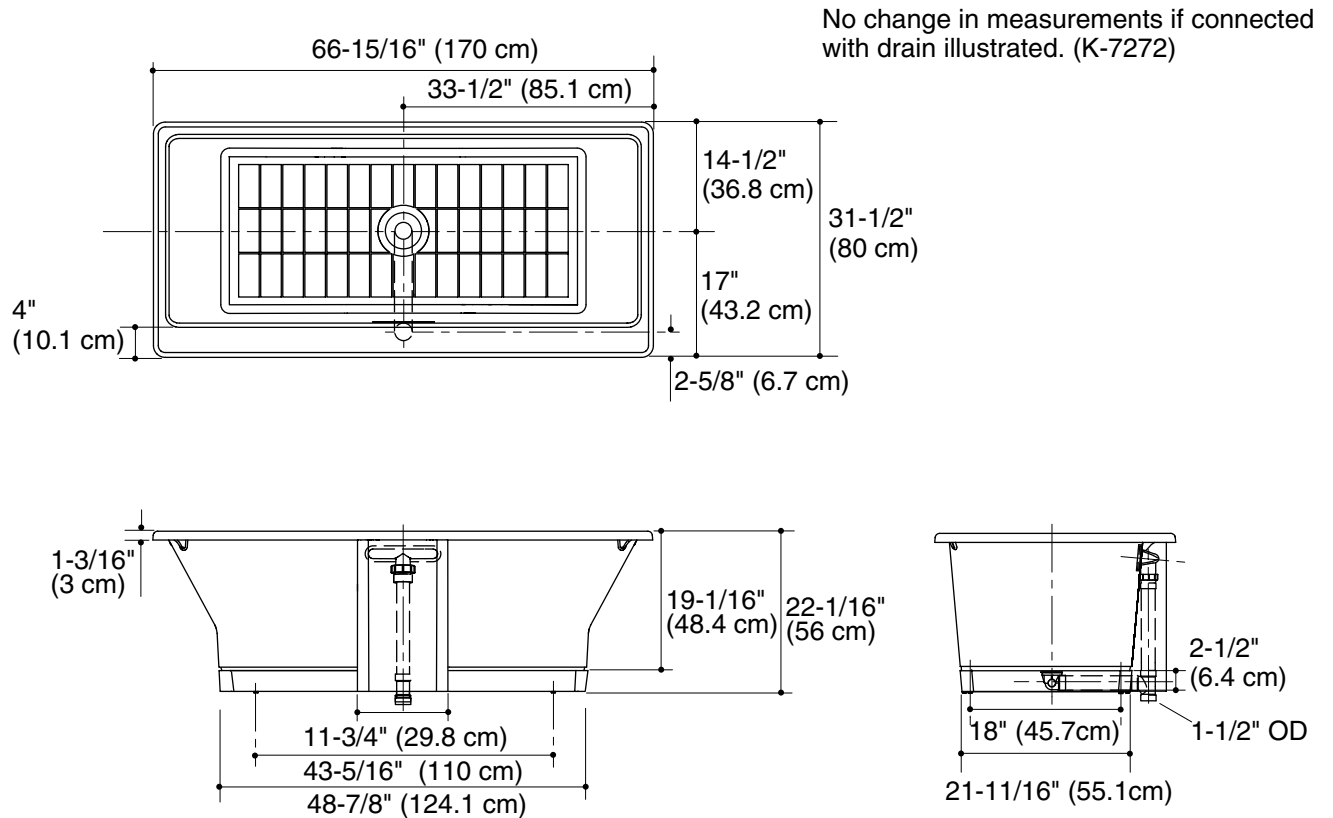

Features

- Cast iron with Safeguard® finish
- Less all trim
- Freestanding bath with Float installation
- Slotted overflow increases bathing depth
- Includes 1 wooden Float, 4 cast iron adjustable feet, and 1 wooden overflow/drain shroud
- 66-15/16" (170 cm) x 31-1/2" (80 cm) x 22-1/16" (56 cm)

Product Specification

The bath shall be made of cast iron with Safeguard finish. Product shall be 66-15/16" (170 cm) in length, 31-1/5" (80 cm) in width, and 22-1/16" (56 cm) in height. Bath shall be freestanding bath with Float installation. Product shall feature slotted overflow which increases bathing depth. Bath shall include 1 wooden Float, 4 cast iron adjustable feet, and 1 wooden overflow/drain shroud. Bath shall be less all trim. Bath shall be Kohler Model K-819-____-____.

Technical Information

Fixture*:	
Bathing well:	
Basin area, top	62-1/2" (158.8 cm) x 24-3/4" (62.9 cm)
Basin area, bottom	49" (124.5 cm) x 22" (55.9 cm)
Weight	365 lbs (165.5 kg)
To overflow:	
Water depth	15-1/4" (38.7 cm)
Capacity	75 gal (284 L)
* Approximate measurements for comparison only.	

Height measurements vary due to levelling of the cast iron adjustable feet. Dimensions shown are minimum.

Product Diagram