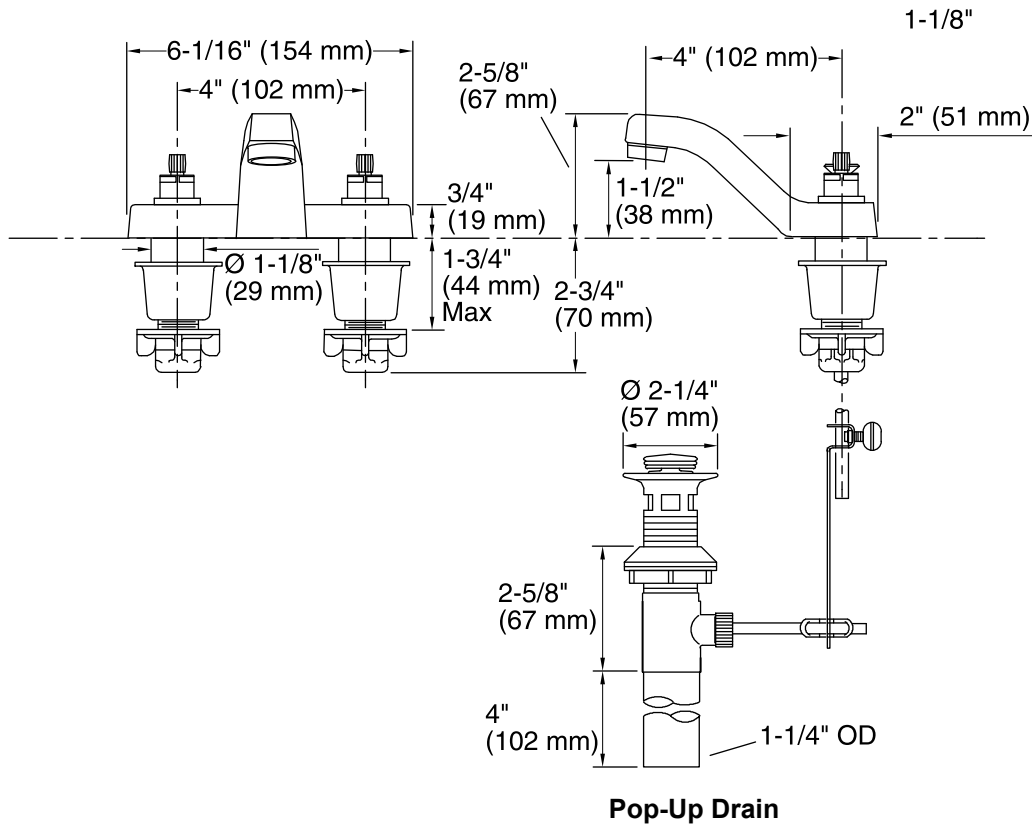

Features

- Brass construction.
- Quarter-turn washerless ceramic disc valves.
- For 4" (102 mm) centers.
- 4" (102 mm) spout reach.
- Pop-up drain with lift rod and tailpiece.
- Standard aerator.
- Variety of handle style options.
- 1.5 gal/min (5.7 l/min) maximum flow rate [max at 60 psi (4.14 bar)].

	CP	Polished Chrome
--	----	-----------------

Technical Information

All product dimensions are nominal.

Faucet:

Flow rate: 1.5 gal/min (5.7 l/min)

Pressure: 60 psi (4.1 bar)

Drain included: Yes

Drain tailpiece included: Yes

Spout:

Spout reach: 4" (102 mm)

Notes

Install this product according to the installation guide.