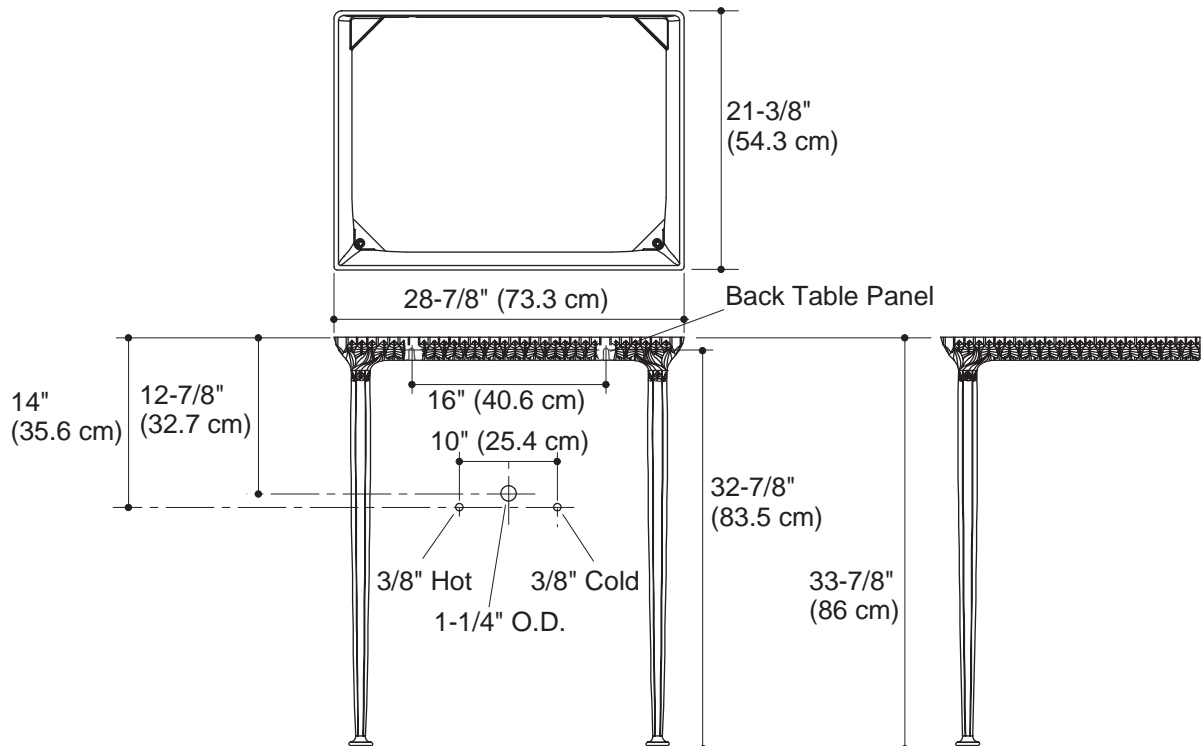

LOTUS POOL™

Technical Information

Included Components:	
Lotus Pool™ accessory pack	1002312
Levelers (2)	1000593
Lavatory accessory pack	84017

Installation Notes

Install this product according to the installation guide.

Product Diagram