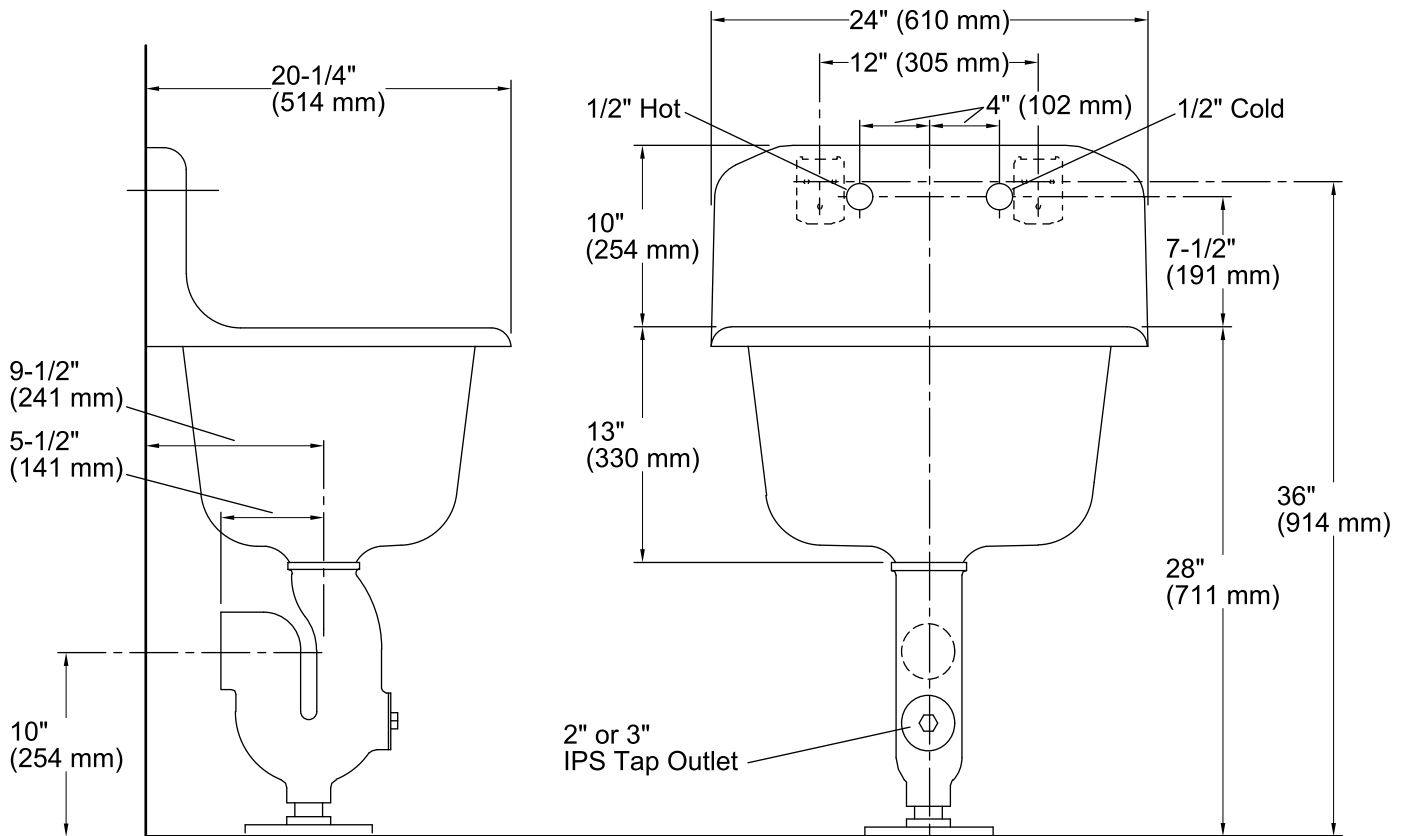

### Features

- KOHLER® cast iron.
- Wall-mount.
- Rectangular basin.
- With rim guard.
- Acid-resistant enamel finish.
- Without overflow.
- 8-inch centers.
- 24" (610 mm) x 20-1/4" (514 mm)

## Technical Information

All product dimensions are nominal.

Bowl configuration:	Single
Installation:	Wall-mount, Wall-mount
Bowl area	Length: 20" (508 mm) Width: 16" (406 mm) Water depth: 12" (305 mm)
Number of deck holes:	2
Faucet hole(s):	1-1/2" (38 mm)
Drain hole:	3-1/8" (80 mm)