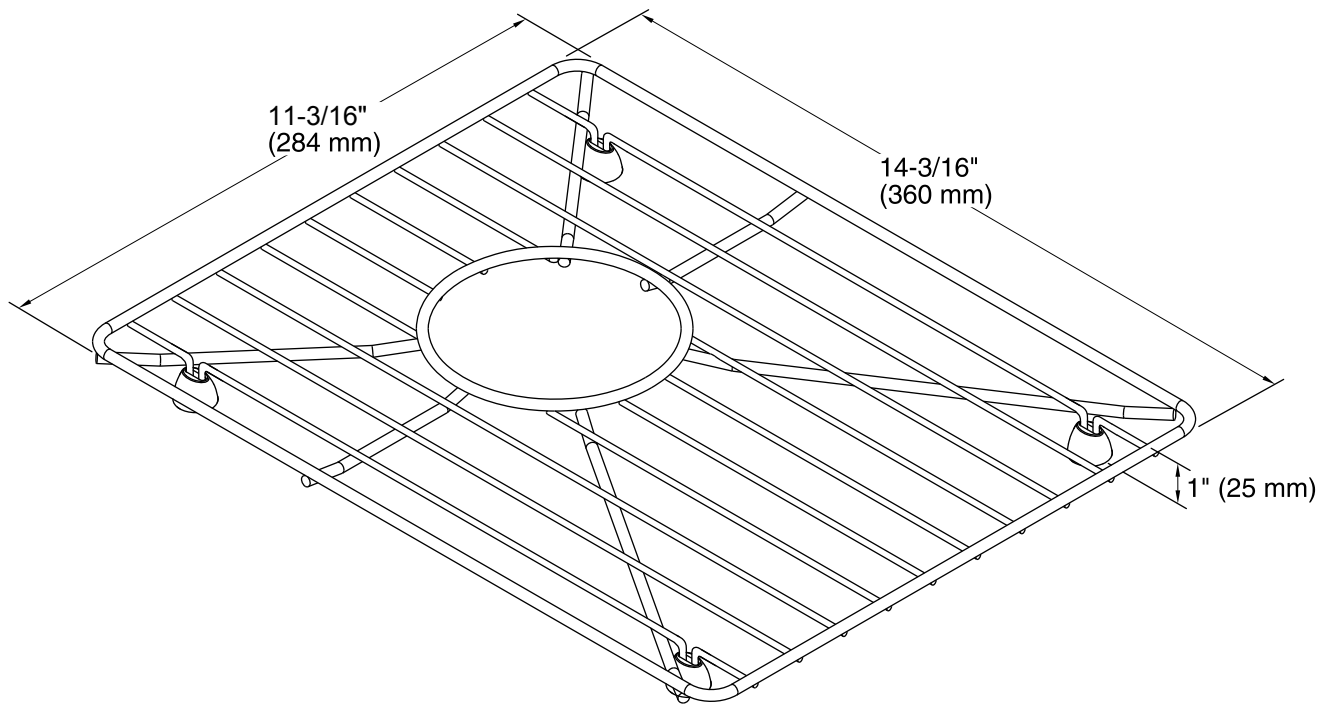

Features

- Fits in the right bowl of the K-3672 8 Degree kitchen sink.
- Comes included with the K-3672 8 Degree kitchen sink.
- Durable stainless-steel construction.
- Helps protect sink surface from daily wear.
- Dishwasher safe.
- Rubber feet provide added protection.

Technical Information

All product dimensions are nominal.