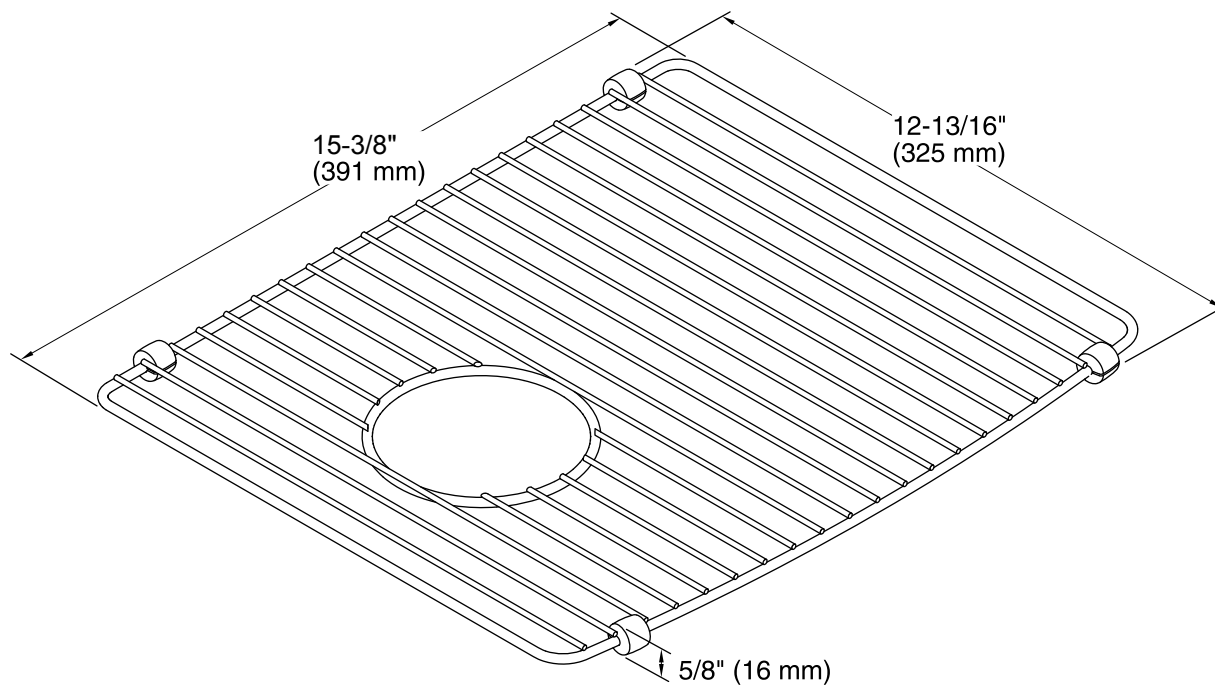

Features

- Fits in the left bowl of the K-5873 Deerfield kitchen sink.
- Durable stainless-steel construction.
- Helps protect sink surface from daily wear.
- Reversible design allows rack to fit in either bowl.
- Dishwasher safe.
- Rubber feet provide added protection.

Technical Information

All product dimensions are nominal.