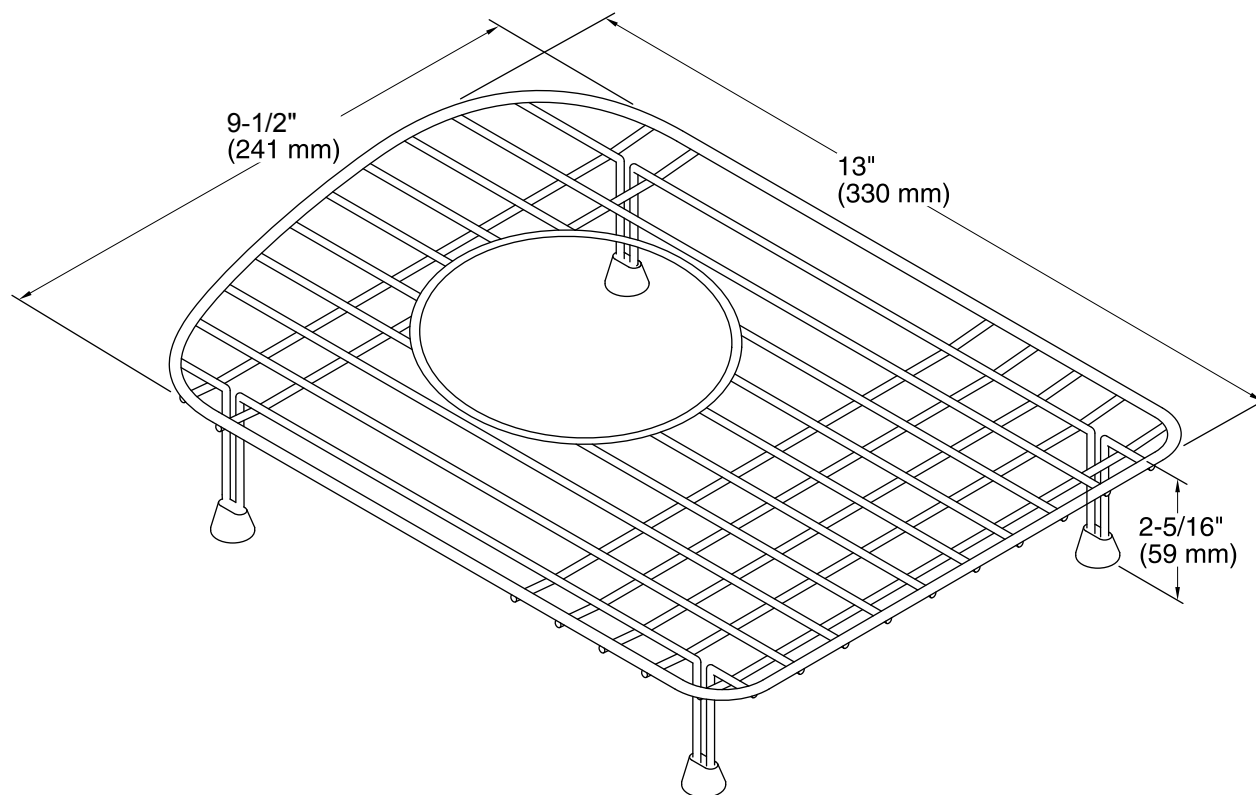

Technical Information

All product dimensions are nominal.