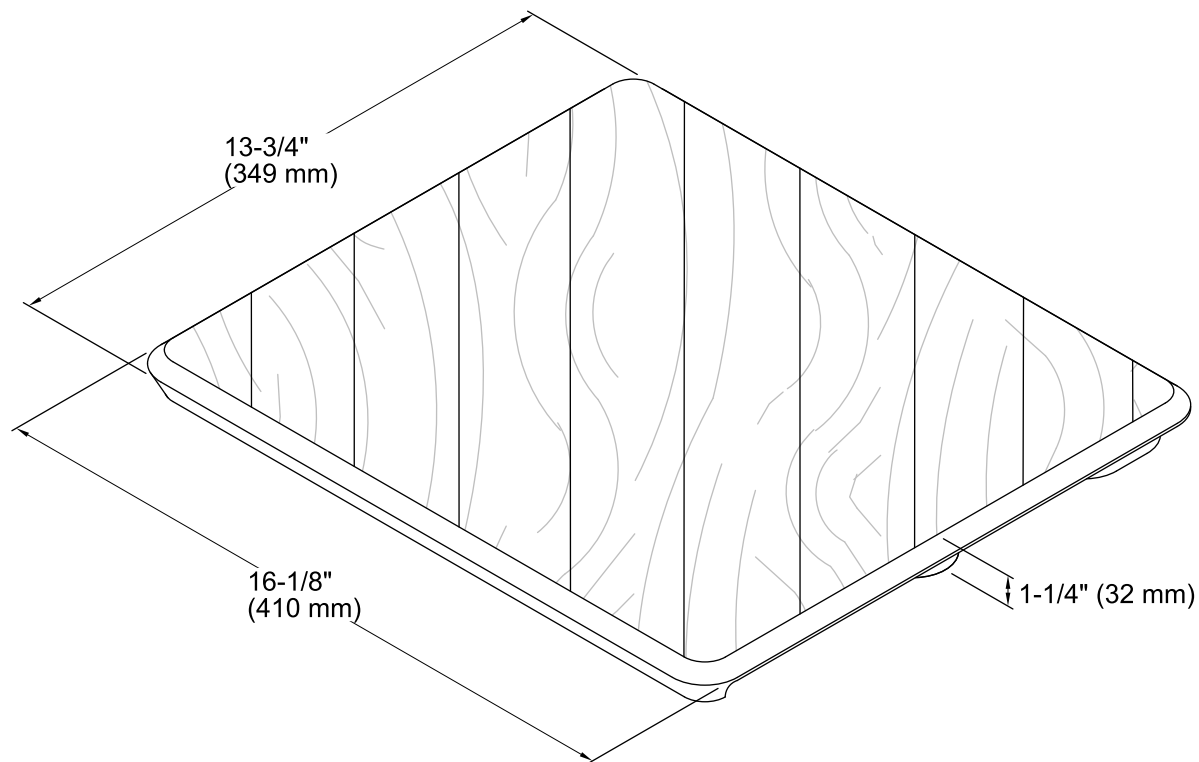

## Features

- Fits over the K-6753, K-14571, and K-14572 Alcott™ kitchen sinks, the K-6546 Dickinson® kitchen sink, and the K-6534 Hawthorne™ kitchen sink.
- Durable hardwood construction.
- Provides a workstation for quick and easy food prepping.

## Technical Information

All product dimensions are nominal.