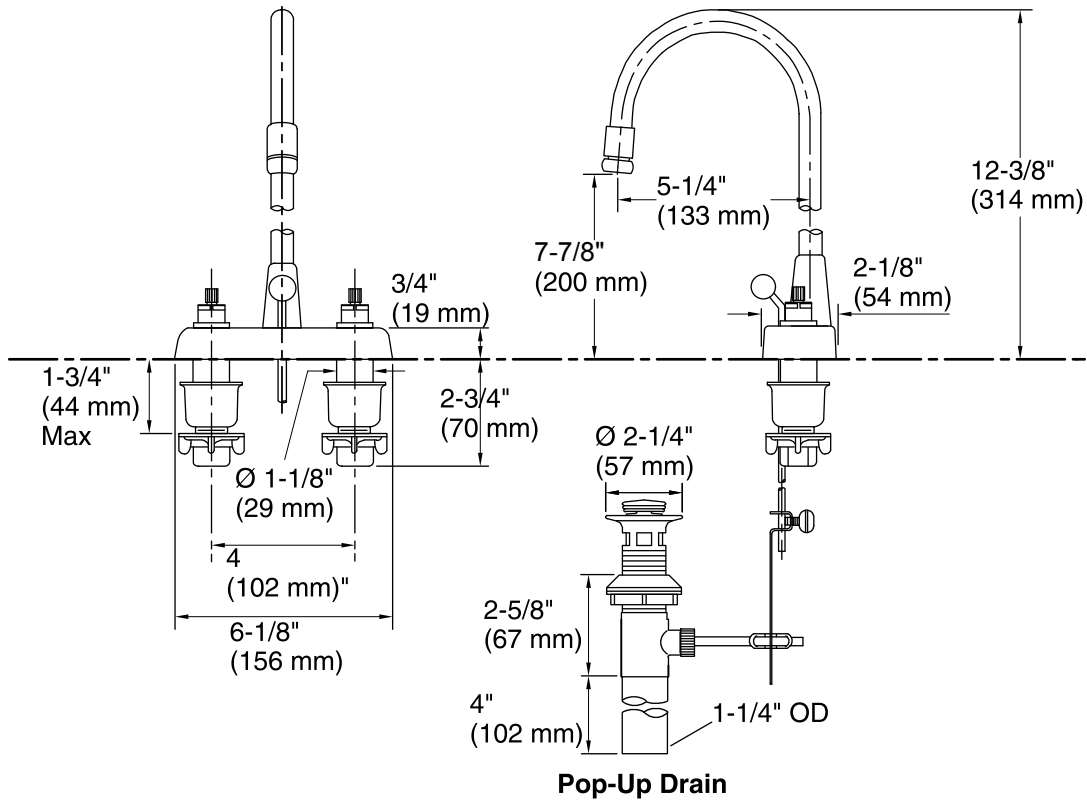

Features

- Brass construction.
- Brass valve bodies.
- Quarter-turn washerless ceramic disc valves.
- Pop-up drain with lift rod and tailpiece.
- Variety of handle style options.
- For 4" (102 mm) centers.
- Standard aerator.
- 5-1/4" (133 mm) gooseneck spout.
- 1.5 gal/min (5.7 l/min) maximum flow rate [max at 60 psi (4.14 bar)].

 CP Polished Chrome

Technical Information

All product dimensions are nominal.

Drain included: YES

Drain tailpiece included: YES

Spout:

Spout reach: 5-1/4" (133 mm)

Faucet:

Flow rate: 1.5 gal/min (5.7 l/min)

Pressure: 60 psi (4.1 bar)

Notes

Install this product according to the installation guide.