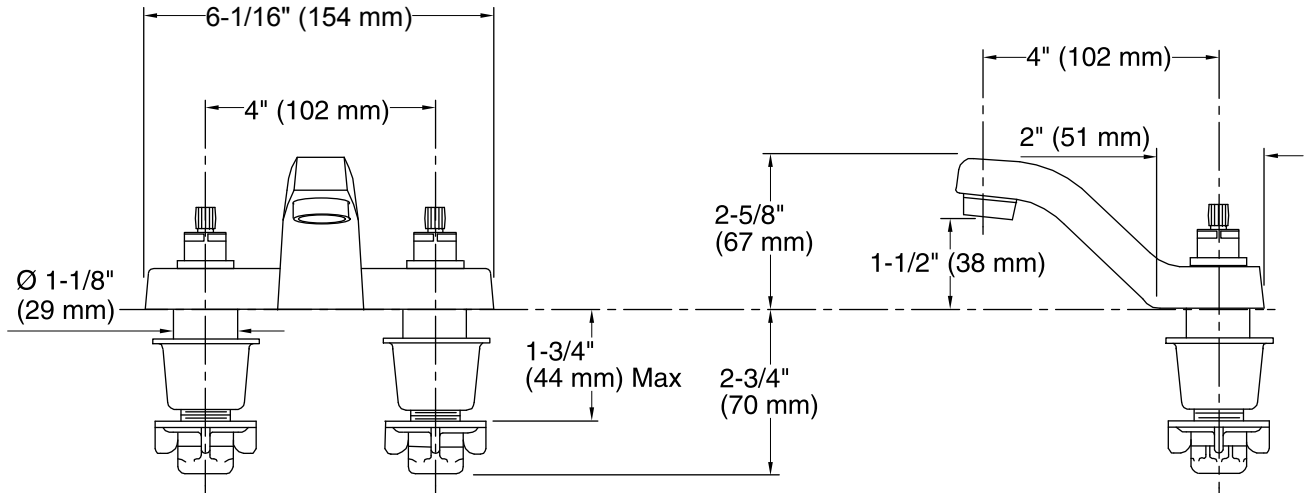

### Features

- Brass construction.
- Brass valve bodies.
- Quarter-turn washerless ceramic disc valves.
- 4" (102 mm) spout reach.
- For 4" (102 mm) centers.
- Vandal-resistant aerator.
- Variety of handle style options.
- 1.5 gal/min (5.7 l/min) maximum flow rate [max at 60 psi (4.14 bar)].
- Less drain.

### Technical Information

All product dimensions are nominal.

#### Spout:

Spout reach: 4" (102 mm)