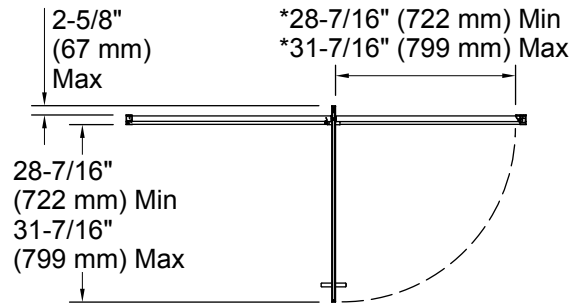

Lattis®

**Semi-Frameless Pivot Shower Door
K-705826-L**

Features

- Semi-frameless, 3/8-inch thick-Crystal Clear tempered glass.
- Inside and outside solid 12-inch handles.
- CleanCoat™ glass treatment repels water for improved ease of cleaning.
- Adjustable framing system simplifies installation for out-of-plumb shower openings.
- Can be installed to open to the left or right.

***Walk-through**

Technical Information

All product dimensions are nominal.

Installation type:	For shower base installation
Opening style:	Pivot
Opening Width - Min:	69" (1753 mm)
Opening Width - Max:	72" (1829 mm)
Walk-through - Min:	28-7/16" (722 mm)
Walk-through - Max:	31-7/16" (799 mm)
Glass thickness:	3/8" (10 mm)
Glass coating:	CleanCoat®

Notes

Install this product according to the installation guide.

Recommended two person installation.

The vertical opening should be a minimum of 76-5/8" (1946 mm) to allow for installation clearance.