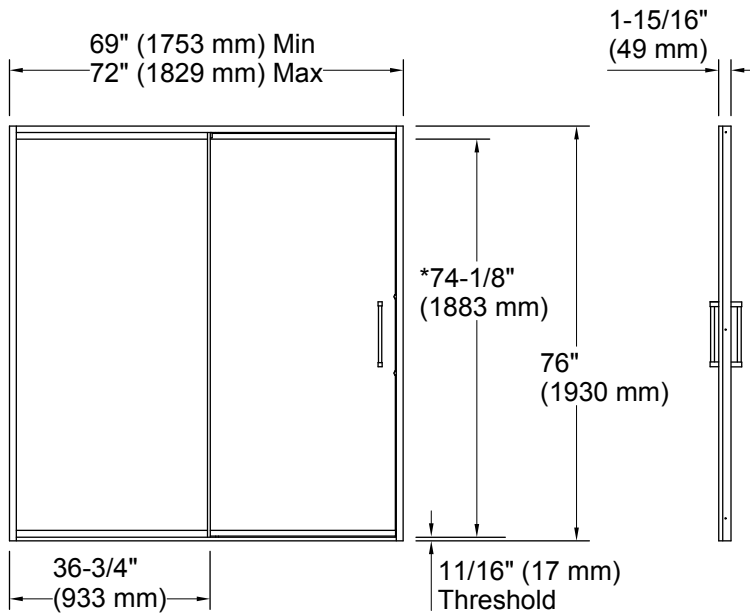

Lattis®

**Semi-Frameless Pivot Shower Door
K-705826-L**

Features

- Semi-frameless, 3/8-inch thick-Crystal Clear tempered glass.
- Inside and outside solid 12-inch handles.
- CleanCoat™ glass treatment repels water for improved ease of cleaning.
- Adjustable framing system simplifies installation for out-of-plumb shower openings.
- Can be installed to open to the left or right.

***Walk-through**

Technical Information

All product dimensions are nominal.

Installation type:	For shower base installation
Opening style:	Pivot
Opening Width - Min:	69" (1753 mm)
Opening Width - Max:	72" (1829 mm)
Walk-through - Min:	28-7/16" (722 mm)
Walk-through - Max:	31-7/16" (799 mm)
Glass thickness:	3/8" (10 mm)
Glass coating:	CleanCoat®

Notes

Install this product according to the installation guide.

Recommended two person installation.

The vertical opening should be a minimum of 76-5/8" (1946 mm) to allow for installation clearance.