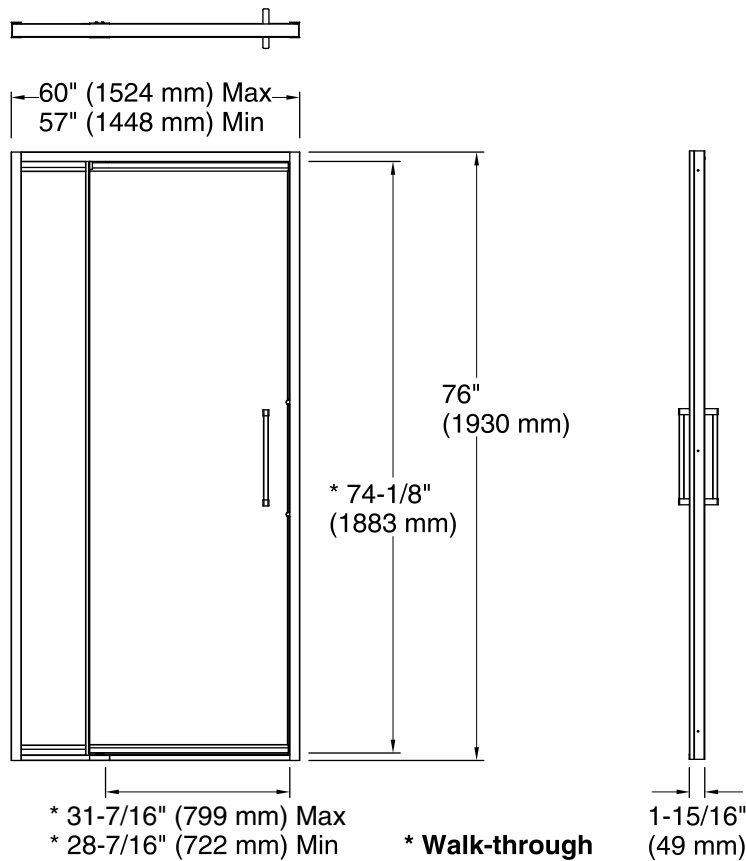

Technical Information

All product dimensions are nominal.

Installation type: For shower base installation

Opening style: Pivot

Opening Width - Min: 57" (1448 mm)

Opening Width - Max: 60" (1524 mm)

Walk-through - Min: 28-7/16" (722 mm)

Walk-through - Max: 31-7/16" (799 mm)

Glass thickness: 3/8" (10 mm)

Glass coating: CleanCoat®

Notes

Install this product according to the installation guide.

Recommended two person installation.

The vertical opening should be a minimum of 76-5/8" (1946 mm) to allow for installation clearance.