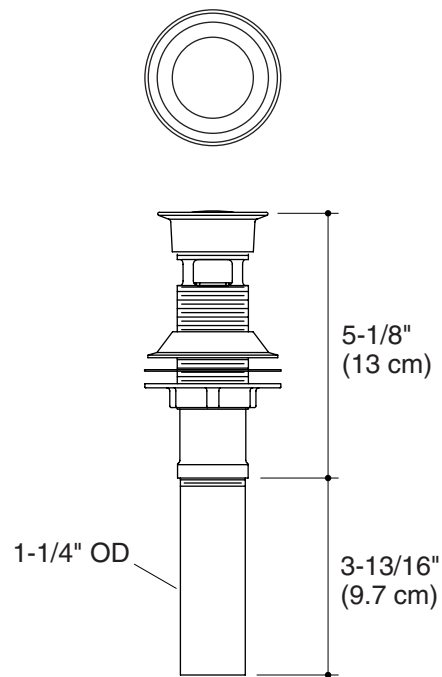

Installation Notes

Install this product according to the installation guide.

Product Diagram