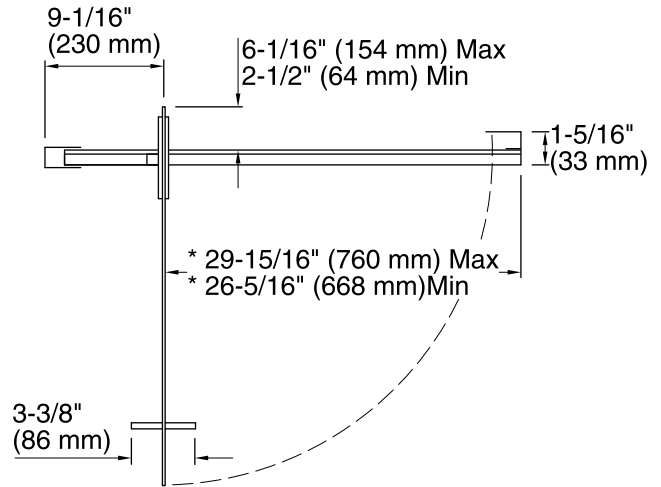

Features

- Frameless design highlights showering area.
- No top header eliminates clearance issues.
- Frameless, 1/4" (6 mm) thick Crystal Clear tempered glass.
- 3/8" (10 mm) tempered glass sidelite.
- Solid brass inside and outside rectangular handles complete the look of this door.
- CleanCoat® technology creates a barrier between the water and glass to help keep your shower door looking new.
- Coordinates with Purist® Suite.

*** Walk-Through**

Note: A minimum of 1-1/2" (38 mm) open area above the height of the door, 72" (1829 mm), is required for side panel and door installation.

Technical Information

All product dimensions are nominal.

Installation type: For shower base installation

Opening style: Pivot

Opening Width - Min: 36" (914 mm)

Opening Width - Max: 39" (991 mm)

Walk-through - Min: 26-5/16" (668 mm)

Walk-through - Max: 29-15/16" (760 mm)

Glass thickness: 1/4" (6 mm)

Glass coating: CleanCoat®

Notes

Measure your actual product for roughing-in details.

The vertical opening should be a minimum of 73-1/2" (1867 mm) to allow for installation clearance.