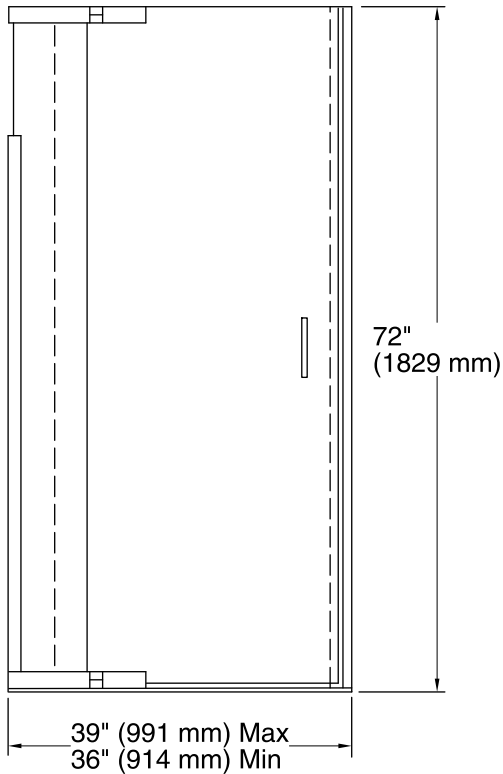

Features

- Frameless design highlights showering area.
- No top header eliminates clearance issues.
- Frameless, 1/4" (6 mm) thick Crystal Clear tempered glass.
- 3/8" (10 mm) tempered glass sidelite.
- Solid brass inside and outside rectangular handles complete the look of this door.
- CleanCoat® technology creates a barrier between the water and glass to help keep your shower door looking new.
- Coordinates with Purist® Suite.

*** Walk-Through**

Note: A minimum of 1-1/2" (38 mm) open area above the height of the door, 72" (1829 mm), is required for side panel and door installation.

Technical Information

All product dimensions are nominal.

Installation type: For shower base installation

Opening style: Pivot

Opening Width - Min: 36" (914 mm)

Opening Width - Max: 39" (991 mm)

Walk-through - Min: 26-5/16" (668 mm)

Walk-through - Max: 29-15/16" (760 mm)

Glass thickness: 1/4" (6 mm)

Glass coating: CleanCoat®

Notes

Measure your actual product for roughing-in details.

The vertical opening should be a minimum of 73-1/2" (1867 mm) to allow for installation clearance.