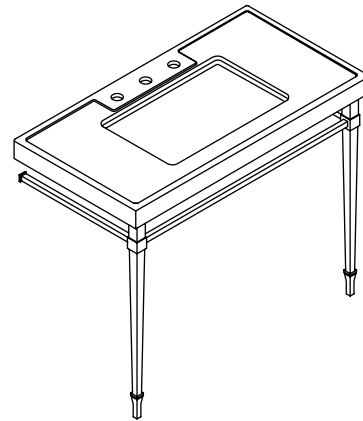

Features

- Fireclay
- Includes table frame
- Pre-cut for Kathryn® 21" (53.3 cm) x 13" (33 cm) undercounter lavatory (required)
- Pre-drilled for 10" (25.4 cm) widespread faucet
- 42" (106.7 cm) x 22" (55.9 cm) x 34" (86.4 cm)

FIRECLAY CONSOLE TABLETOP K-3029

ADA

Codes/Standards Applicable

Specified model meets or exceeds the following:

- ADA

Colors/Finishes

- 0: White
- Other: Refer to Price Book for additional colors/finishes

Accessories

- 0: White
- CP: Polished Chrome
- Other: Refer to Price Book for additional colors/finishes

Specified Model

Model	Description	Colors/Finishes	
K-3029	Kathryn® console tabletop	☐ 0	☐ Other_____
Required Accessories			
K-2297-G	Kathryn® undercounter lavatory with glazed underside	☐ 0	☐ Other_____
K-6839	Kathryn® octagonal brass legs OR	☐ CP	☐ Other_____
K-6861	Kathryn® square brass legs OR	☐ CP	☐ Other_____
K-6899-AF	Kathryn® square French gold legs with leather OR	☐ LT	☐ XL
K-6899-BN	Kathryn® square brushed nickel legs with leather OR	☐ LT	☐ XL
K-6899-CP	Kathryn® square polished chrome legs with leather OR	☐ LT	☐ XL
K-6899-SN	Kathryn® square polished nickel legs with leather OR	☐ LT	☐ XL

Additional Required Accessories table is on page 2.

Product Specification

The fireclay console tabletop shall be 42" (106.7 cm) in length, 22" (55.9 cm) in width and 34" (86.4 cm) in height. The console tabletop shall include table frame. The console tabletop shall be pre-cut for Kathryn® 21" (53.3 cm) x 13" (33 cm) undercounter lavatory, and pre-drilled for 10" (25.4 cm) widespread faucet. The console tabletop shall be Kohler Model K-3029-_____.