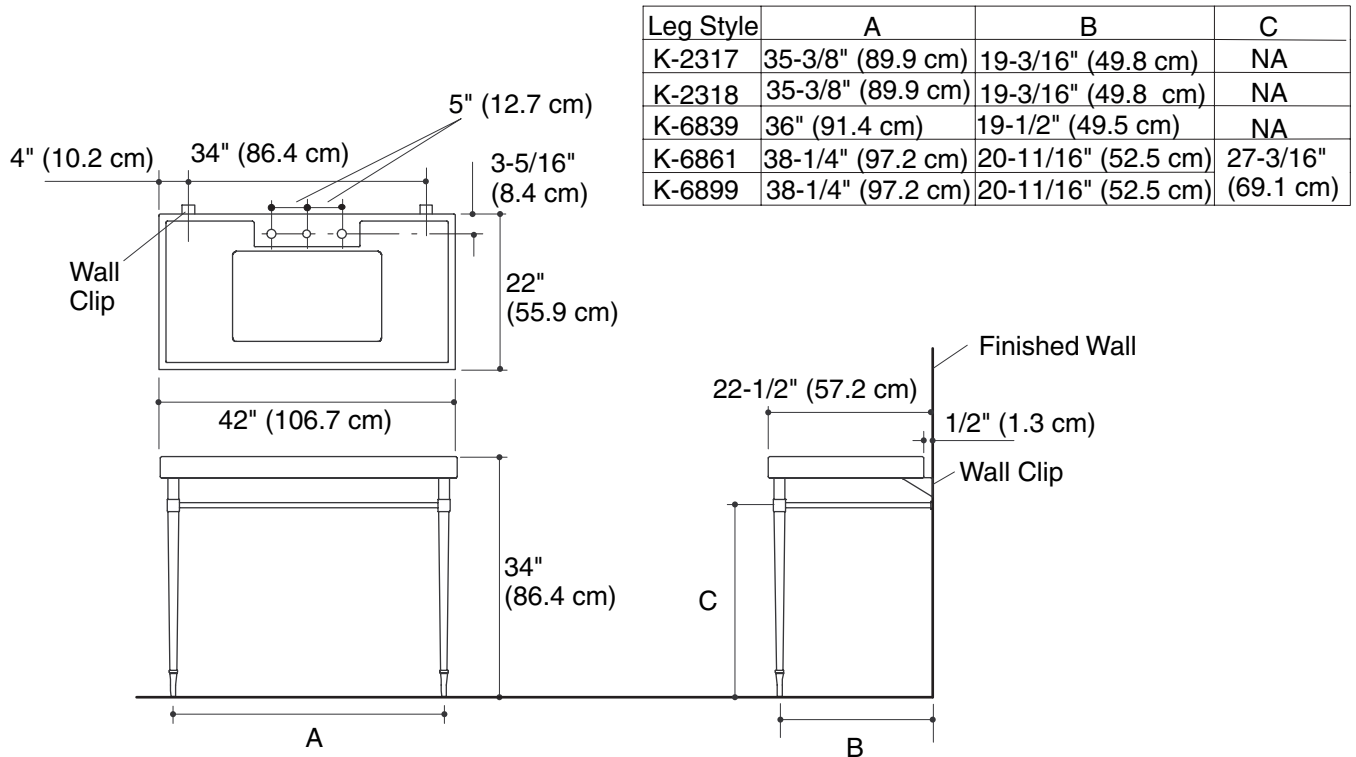

### Features

- Fireclay
- Includes table frame
- Pre-cut for Kathryn® 21" (53.3 cm) x 13" (33 cm) undercounter lavatory (required)
- Pre-drilled for 10" (25.4 cm) widespread faucet
- 42" (106.7 cm) x 22" (55.9 cm) x 34" (86.4 cm)

### Product Specification

The fireclay console tabletop shall be 42" (106.7 cm) in length, 22" (55.9 cm) in width and 34" (86.4 cm) in height. The console tabletop shall include table frame. The console tabletop shall be pre-cut for Kathryn® 21" (53.3 cm) x 13" (33 cm) undercounter lavatory, and pre-drilled for 10" (25.4 cm) widespread faucet. The console tabletop shall be Kohler Model K-3029-\_\_\_\_\_.

## Installation Notes

Install this product according to the installation guide.

Product is installed with 1/2" (1.3 cm) gap between wall and console table.

Frame is included with K-3029.

## Product Diagram