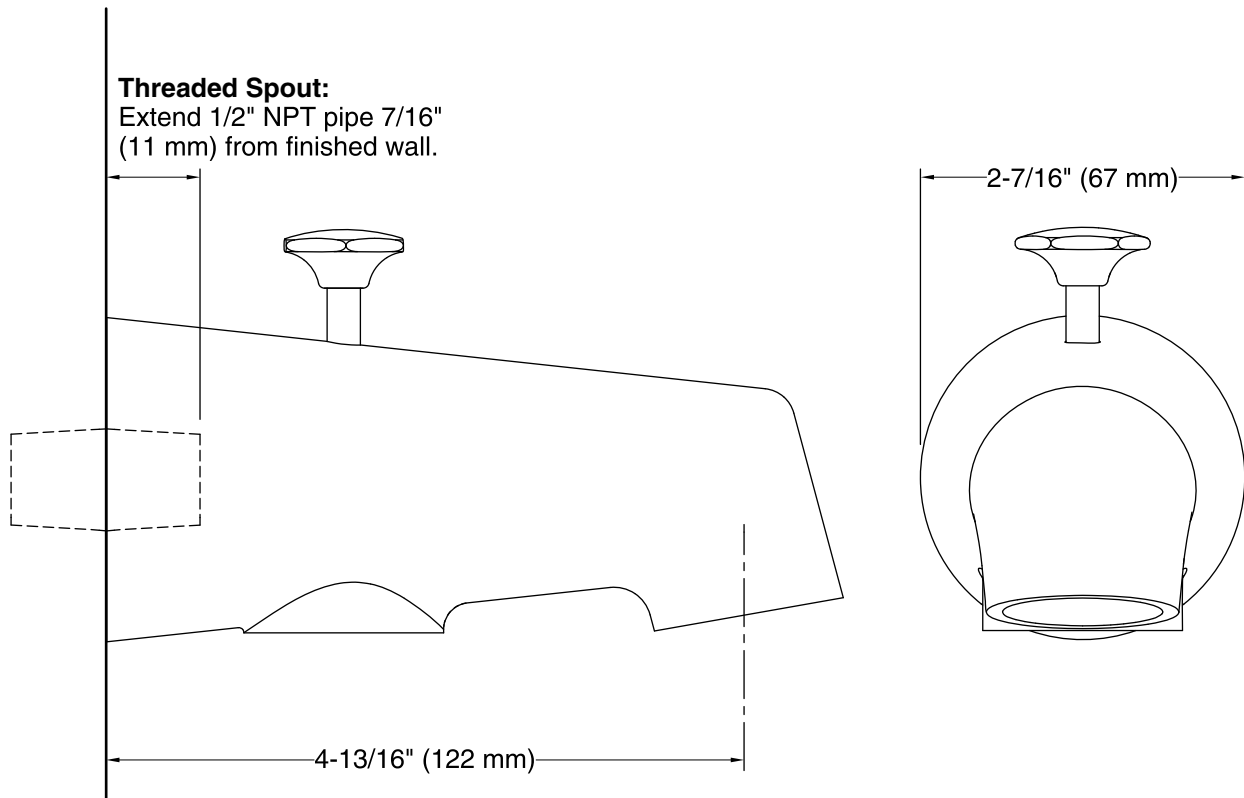

Features

- 4-7/8" diverter spout with 1/2" NPT connection.
- 4-13/16" spout reach
- Coordinates with Antique faucets, accessories, and showering components to complete your bathroom.
- 1/2" max hole diameter

Technical Information

All product dimensions are nominal.

Notes

Install this product according to the installation guide.