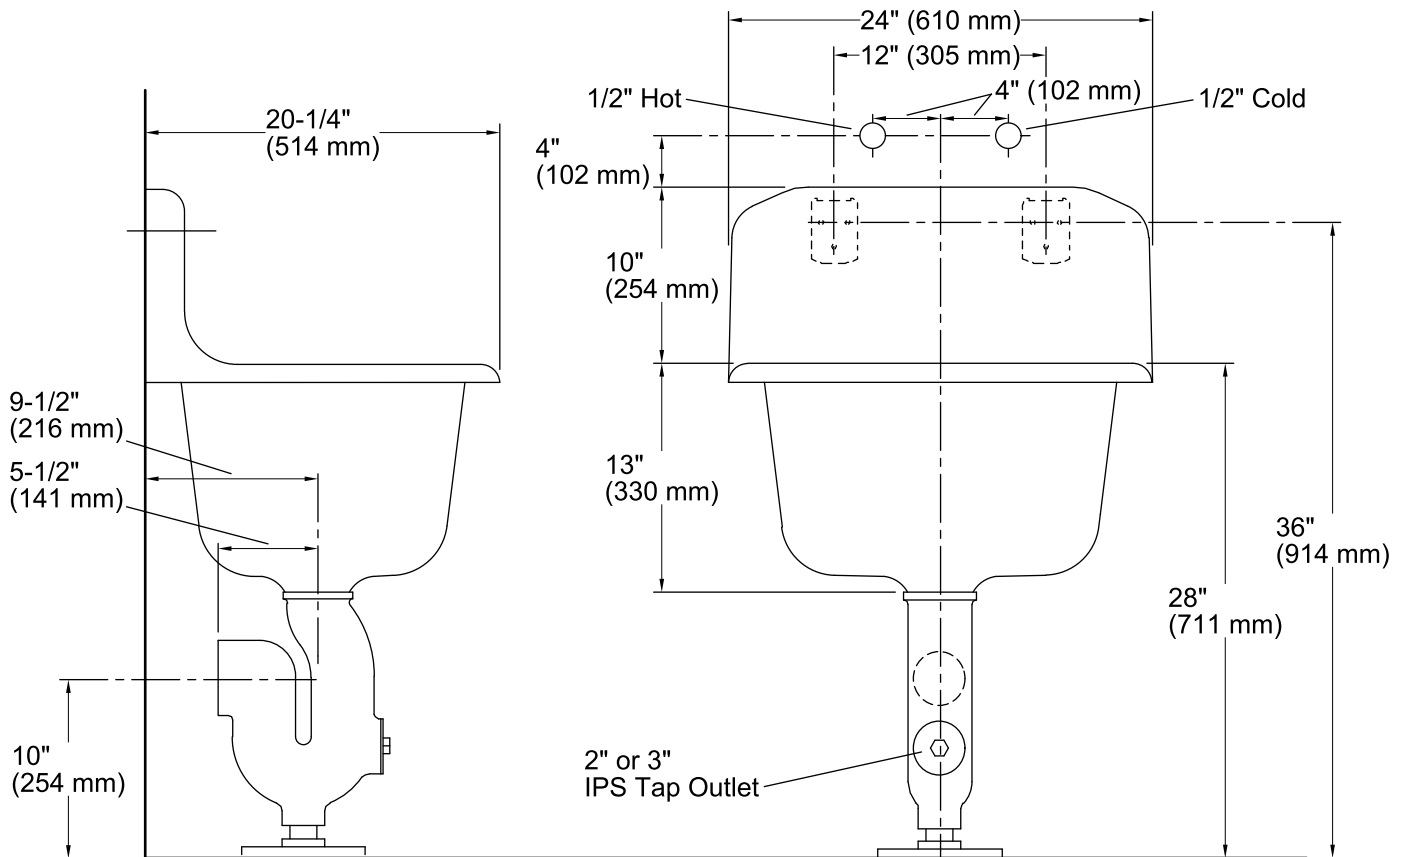

Technical Information

All product dimensions are nominal.

Bowl configuration:	Single
Installation:	Wall-mount
Bowl area (Only)	Width: 20" (508 mm) Bowl depth: 16" (406 mm) Water depth: 12" (305 mm)
Drain hole:	3-1/8" (80 mm)

Notes

Install this product according to the installation instructions.